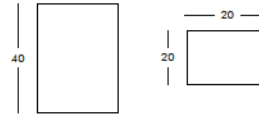

SD BAM080: Polyethylene Standard

LP BAM080: Polyethylene Lighting

SL BAM080: Polyethylene Lacquered

DIMENSIONS

Weight:	30.9 lb
Width (inches):	10.6"
Depth (inches):	40.9"
Height (inches):	31.5"

complete list of versions/options also visible on our price list and on ad.dzineelements.com

Base pot

BAS040

POT IN POLYETHYLENE, DIM. 11.8" X 7.9" X 15.7

FINISHES GROUP 4

Polyethylene Standard: FB, FC, FD, FE, FG, FH, FR, FT
Polyethylene Lacquered: QA/MF, QB/MQ, QC/MP, QD/MN, QG/MK, QH/MI, QM/MY, QO/MZ, QR/MW, QS/MX

To order the item please use the following codes:

SD BAS040: Polyethylene Standard
SL BAS040: Polyethylene Lacquered

DIMENSIONS

Weight: 6.6 lb
Width (inches): 7.9"
Depth (inches): 11.8"
Height (inches): 15.7"