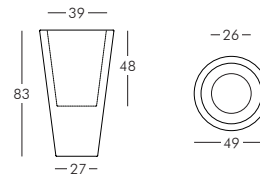

To order the item please use the following codes:

SD XPT085: Polyethylene Standard

LP XPT085: Polyethylene Lighting

SL XPT085: Polyethylene Lacquered

DIMENSIONS

Weight: 17 lb
Height (inches): 32.7"
Diameter (inches): 19.3"