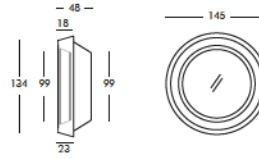

Weight: 81.57 lb
Height (inches): 18.9"
Diameter (inches): 57"

complete list of versions/options also visible on our price list and on ad.dzineelements.com

SPE145

Giò Colonna Romano

Giò tondo

LUMINOUS POT

Giò Tondo is the iconic SLIDE luminous pot with a double wall. Its shape and various sizes make it perfect for any kind of setting, both indoors and outdoors.