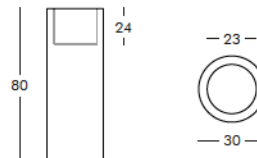

To order the item please use the following codes:

SD IPT040: Polyethylene Standard

LP IPT040: Polyethylene Lighting (outdoor on request)

SL IPT040: Polyethylene Lacquered

DIMENSIONS

Weight: 8.8 lb
Height (inches): 15.7"
Diameter (inches): 11.8"

SL IPT080: Polyethylene Lacquered

DIMENSIONS

Weight: 15.4 lb
Height (inches): 31.4"
Diameter (inches): 11.8"

IPT130

POT 51.1" HIGH

FINISHES GROUP 4

Polyethylene Standard: FB, FC, FD, FE, FG, FH, FR, FT

Polyethylene Lighting: LA