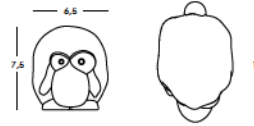

Mini Rina

RIA010

SMALL TABLE LAMP/GADGET

FINISHES GROUP 4

PVC: light white
RGB multicolor LED

To order the item please use the following codes:
LP RIA010: PVC (outdoor on request)

DIMENSIONS

Weight:	0.8 lb
Width (inches):	2.5"
Depth (inches):	4.3"
Height (inches):	2.9"