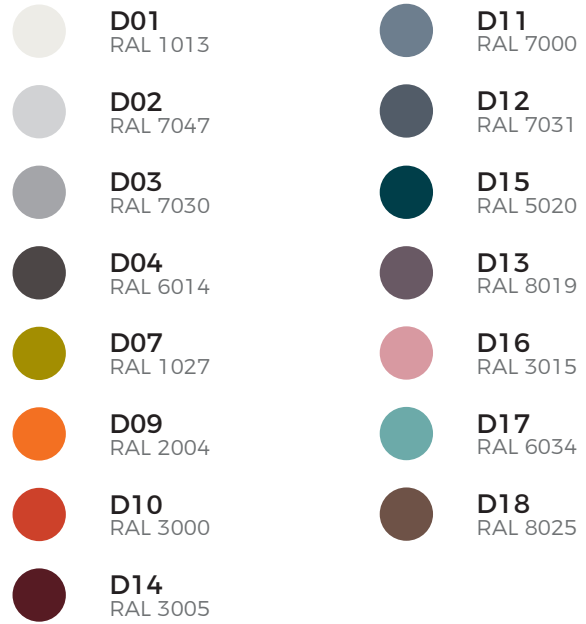

- | | |
|--|--|
|  A12
White |  A15
Mokka |
|  A13
Dove |  A16
Stone grey |
|  A14
Graphite | |

Textilene

- | | |
|---|---|
|  T1
White |  T5
Dove |
|  T2
Dove |  T6
Coffee |
|  T4
Silver | |

Wood

- | | |
|---|--|
|  L1
Teak |  L4
Dove brushed |
|  L2
Antique teak |  L5
White brushed |

Wood

AC01
Beech natural

AC06
Beech cherry

AC07
Beech light walnut

AC15
Beech wengè

Ebony veneer

AC17
Beech bleached

AC18
Beech dark walnut

Contemporary (Laquered)

Finishes

GROUP 7

Lacquered

-  **RAL 9010**
White
-  **RAL 9005**
Black
-  Gun metal gray

Options for lacquered

-  Burnished
-  **RAL 6034**
Laguna
-  **RAL 3003**
Ruby red
-  **RAL 5010**
Blue
-  **RAL 3020**
Red
-  **RAL 5011**
Blue notte
-  **RAL 1032**
Yellow
-  Bronzed

W5
Dark fiber flat

W6
White fiber flat

Finishes

GROUP 11

Wood

- | | | | |
|---|-----------------------------|---|------------------------|
|  | NAT
Beech natural |  | P36
Mahogany |
|  | C9713
Dark cherry |  | P12
Walnut |
|  | P3
Light cherry |  | C9710
Black |
|  | C9712
Amber |  | C77
Grey |
|  | P7
Pear |  | C9711
Maple |