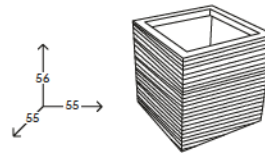

DIMENSIONS

Weight: 16.5 lb
Width (inches): 21.65"
Depth (inches): 21.65"
Height (inches): 22"