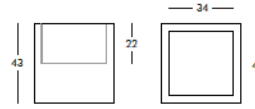

Open Cube

OPN045

DISPLAY/CONTAINER 16.9" X 16.9"

FINISHES GROUP 4

Polyethylene Standard: FB, FC, FD, FE, FG, FH, FR, FT
Polyethylene Lighting: LA
Polyethylene Lighting LED: LA

To order the item please use the following codes:

SD OPN045: Polyethylene Standard
LP OPN045: Polyethylene Lighting (indoor use only)
LB OPN045: Polyethylene Lighting LED

DIMENSIONS

Weight: 13 lb
Width (inches): 16.9"
Depth (inches): 16.9"
Height (inches): 16.9"

complete list of versions/options also visible on our price list and on ad.dzineelements.com

OPN045
OPN075
OPN046