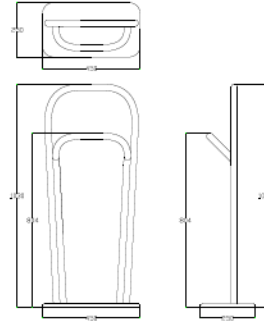

DIMENSIONS

Weight: 6.6 lb
Width (inches): 13.8"
Depth (inches): 23.6"
Height (inches): 2.4"

complete list of versions/options also visible on our price list and on ad.dzineelements.com

SWI060

Front

Arch Clothes Valet

Weight:	11,02 lb
Width (inches):	17,7"
Depth (inches):	10,2"
Height (inches):	40,5"

complete list of
versions/options
also visible on
our price list and on
ad.dzineelements.com

CHVALELGN

Tous les Trois

Bamboo