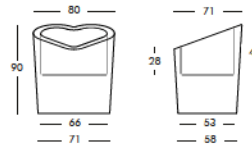

To order the item please use the following codes:

SD MNA071: Polyethylene Standard

LP MNA071: Polyethylene Lighting

SL MNA071: Polyethylene Lacquered

DIMENSIONS

Weight: 48.5 lb
Width (inches): 31.5"
Depth (inches): 27.9"
Height (inches): 35.4"