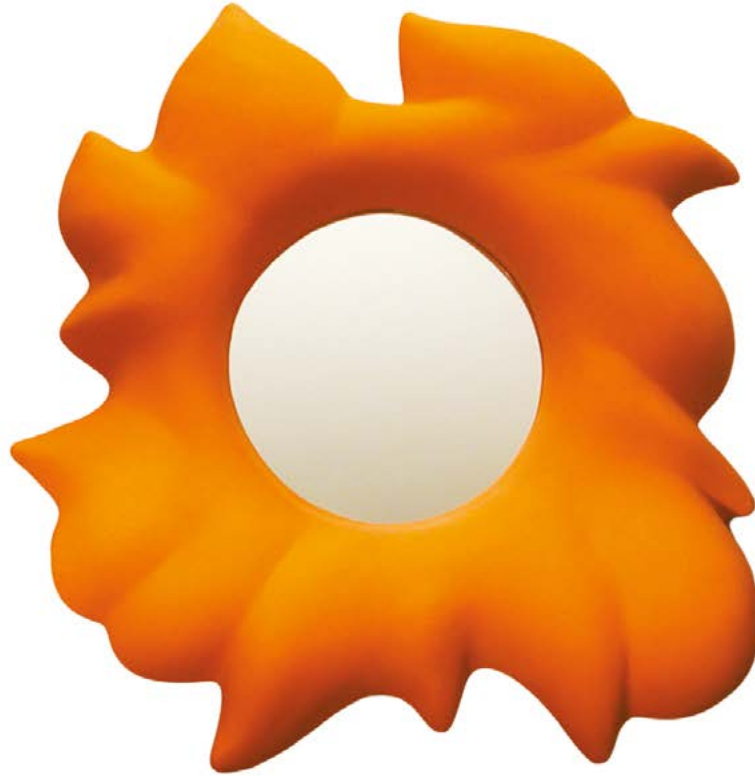

Luigi Serafini

Liq**TABLE&WALL MIRROR**

Liq is uniquely shaped, and it's perfect for contemporary settings. Its shape is inspired by the lines of a flower - it will add a touch of cheerfulness and freshness to your home.