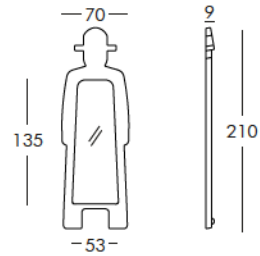

Mr. Giò Specchio

MRG209

MIRROR

FINISHES GROUP 4

Polyethylene Standard: FB, FC, FD, FE, FG, FH, FR, FT

Polyethylene Lacquered: QA/MF, QB/MQ, QC/MP, QD/MN, QG/MK, QH/MI, QM/MY, QO/MZ, QR/MW, QS/MX

To order the item please use the following codes:

LP MRG209: Polyethylene Standard

SL MRG209: Polyethylene Lacquered

DIMENSIONS

Weight:	46.2 lb
Width (inches):	27.5"
Depth (inches):	3.5"
Height (inches):	81.5"

complete list of versions/options also visible on our price list and on ad.dzineelements.com

MRG209