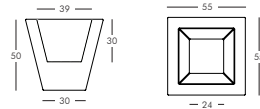

DIMENSIONS

Weight: 16.5 lb
Width (inches): 21.6"
Depth (inches): 21.6"
Height (inches): 19.7"