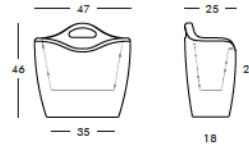

To order the item please use the following codes:

SD MAG040: Polyethylene Standard

LA MAG040: Polyethylene Lighting

SL MAG040: Polyethylene Lacquered

DIMENSIONS

Weight: 6.6 lb
Width (inches): 18.5"
Depth (inches): 9.8"
Height (inches): 18.2"