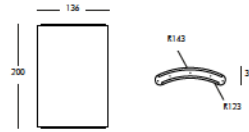

To order the item please use the following codes:

SD SFC090: Polyethylene Standard

LP SFC090: Polyethylene Lighting

SL SFC090: Polyethylene Lacquered

DIMENSIONS

Weight: 44.1 lb

Height (inches): 36.2"

Diameter (inches): 43.3"

Weight:	88.18 lb
Width (inches):	53.54"
Depth (inches):	12.99"
Height (inches):	78.74"

complete list of versions/options also visible on our price list and on ad.dzineelements.com

GW1200

Alessandro Mendini