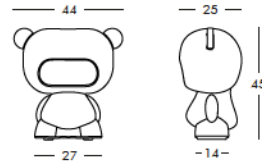

Pure

PUR045

TABLE LAMP/GADGET

FINISHES GROUP 4

Polyethylene Lighting: LA, LB, LC, LD, LL, LR, LS
Polyethylene Lacquered: QA/MF, QB/MO,
QC/MP, QD/MN, QG/MK, QH/MI, QM/MY,
OO/MZ, QR/MW, QS/MX

To order the item please use the following
codes:

LP PUR045: Polyethylene Lighting

SL PUR045: Polyethylene Lacquered

DIMENSIONS

Weight: 3.7 lb
Width (inches): 17.3"
Depth (inches): 9.8"
Height (inches): 17.7"

complete list of
versions/options
also visible on
our price list and on
ad.dzineelements.com

PUR045