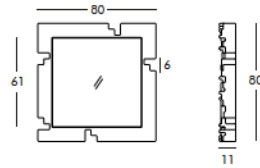

Pixel

PIX080

MIRROR

FINISHES GROUP 4

Polyethylene Standard: FB, FC, FD, FE, FG, FH, FR, FT

Polyethylene Lacquered: QA/MF, QB/MQ, QC/MP, QD/MN, QG/MK, QH/MI, QM/MY, QO/MZ, QR/MW, QS/MX

To order the item please use the following codes:

SD PIX080: Polyethylene Standard

SL PIX080: Polyethylene Lacquered

DIMENSIONS

Weight: 26.4 lb
Width (inches): 4.3"
Depth (inches): 31.5"
Height (inches): 31.5"

complete list of versions/options also visible on our price list and on ad.dzineelements.com

PIX080