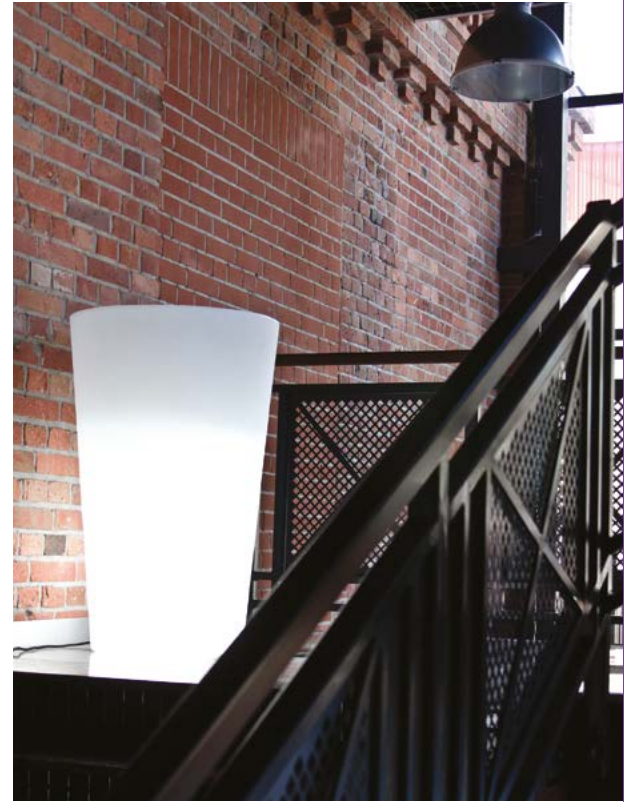

WAV045

X-Pot

LUMINOUS POT

X-Pot is the iconic SLIDE luminous pot with a double wall. Its shape and various sizes make it perfect for any kind of setting, both indoors and outdoors.

X-pot

XPT035

POT, DIM. 22" Ø H 13"