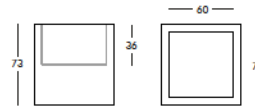

SL QPT075: Polyethylene Lacquered

DIMENSIONS

Weight:	55.1 lb
Width (inches):	28.7"
Depth (inches):	28.7"
Height (inches):	28.7"

Gerd Van Cauteren

Quadra

FACETED POT

Quadra is a faceted pot with horizontal fluting. Its shape and various sizes make it a perfect item for any kind of setting, both indoors and outdoors.