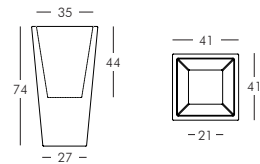

DIMENSIONS

Weight: 13.2 lb
Width (inches): 16.1"
Depth (inches): 16.1"
Height (inches): 29.1"