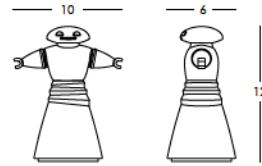

Mini Mr. Bot

BOT010

SMALL TABLE LAMP/GADGET

FINISHES GROUP 4

PVC: light white
RGB multicolor LED

To order the item please use the following codes:
LP BOT010: PVC (outdoor on request)

DIMENSIONS

Weight: 0.8 lb
Width (inches): 3.9"
Depth (inches): 2.4"
Height (inches): 4.7"