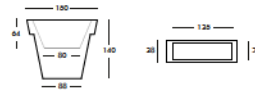

SL ILV075: Polyethylene Lacquered

DIMENSIONS

Weight: 24.2 lb
Width (inches): 35"
Depth (inches): 7.9"
Height (inches): 29.1"

ILV140

POT 55.1" HIGH

FINISHES GROUP 4

Polyethylene Standard: FB, FC, FD, FE, FG, FH, FR, FT

SL ILV140: Polyethylene Lacquered

DIMENSIONS

Weight: 66 lb
Width (inches): 59"
Depth (inches): 14.9"
Height (inches): 55.1"

Giò Colonna Romano

I-Pot

LUMINOUS POT

I-Pot is the iconic SLIDE luminous pot with a double wall. Its cylindrical shape and various sizes make it perfect for any kind of setting, both indoors and outdoors.