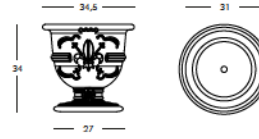

SD POL035: Polyethylene Standard & FU

SL POL035: Polyethylene Lacquered

DIMENSIONS

Weight: 5 lb
Height (inches): 13.4"
Diameter (inches): 13.6"

complete list of versions/options also visible on our price list and on ad.dzineelements.com