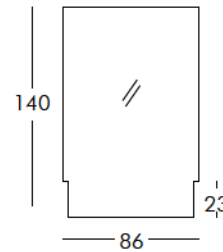

DIMENSIONS

Weight: 24.2 lb
Depth (inches): 33.8"
Height (inches): 55.1"