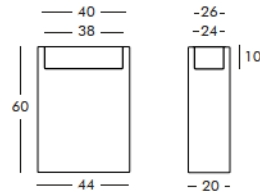

Smoke

SMK060

**ASHTRAY IN POLYETHYLENE, DIM.
17.3" X 7.9" X 23.6"**

FINISHES GROUP 4

Polyethylene Standard: FB, FC, FD, FE, FG, FH, FR, FT

Polyethylene Lacquered: QA/MF, QB/MQ, QC/MP, QD/MN, QG/MK, QH/MI, QM/MY, QO/MZ, QR/MW, QS/MX

To order the item please use the following codes:

SD SMK060: Polyethylene Standard
SL SMK060: Polyethylene Lacquered

DIMENSIONS

Weight: 13.2 lb
Width (inches): 7.9"
Depth (inches): 17.3"
Height (inches): 23.6"