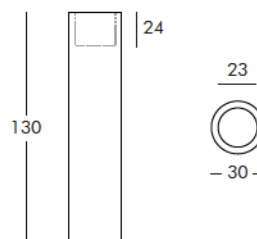

DIMENSIONS

Weight: 22 lb
Height (inches): 51.1"
Diameter (inches): 11.8"