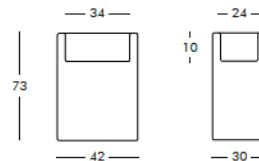

To order the item please use the following codes:

SD BAS040: Polyethylene Standard
SL BAS040: Polyethylene Lacquered

DIMENSIONS

Weight: 6.6 lb
Width (inches): 7.9"
Depth (inches): 11.8"
Height (inches): 15.7"

To order the item please use the following codes:

SD BAS060: Polyethylene Standard
SL BAS060: Polyethylene Lacquered

DIMENSIONS

Weight: 11 lb
Width (inches): 7.9"
Depth (inches): 17.3"
Height (inches): 15.7"

BAS070

POT IN POLYETHYLENE, DIM. 16.5" X 11.8" X 28.7"

FINISHES GROUP 4

Polyethylene Standard: FB, FC, FD, FE, FG, FH, FR, FT
Polyethylene Lacquered: QA/MF, QB/MQ, QC/MP, QD/MN, QG/MK, QH/MI, QM/MY, QO/MZ, QR/MW, QS/MX

To order the item please use the following codes:

SD BAS070: Polyethylene Standard
SL BAS070: Polyethylene Lacquered

DIMENSIONS

Weight: 15.4 lb
Width (inches): 11.8"
Depth (inches): 16.5"
Height (inches): 28.7"