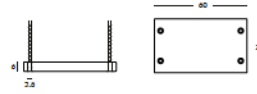

DIMENSIONS

Weight: 6.6 lb
Width (inches): 13.8"
Depth (inches): 23.6"
Height (inches): 2.4"

complete list of versions/options also visible on our price list and on ad.dzineelements.com

SWI060

Front

Arch Clothes Valet