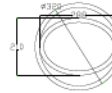

DIMENSIONS

Weight:	4,41 lb
Width (inches):	12,6"
Depth (inches):	0,7"
Height (inches):	12,6"