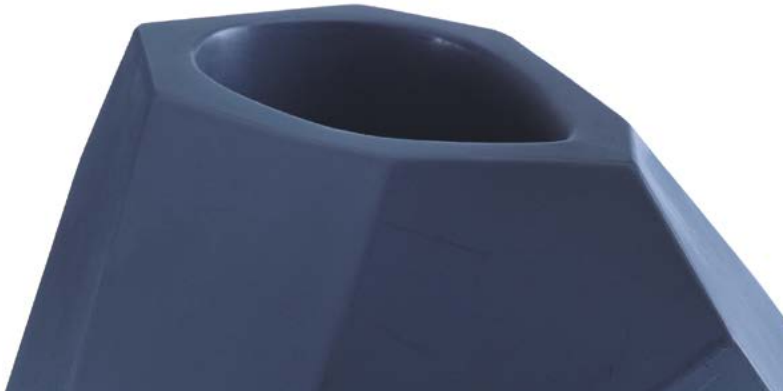

Rosaria Rattin

Secret

LUMINOUS POT

Secret is a luminous SLIDE pot with an essential, refined shape. Secret is available in lacquered and luminous finishes that enhance its refined character.

Secret

SEC060

POT