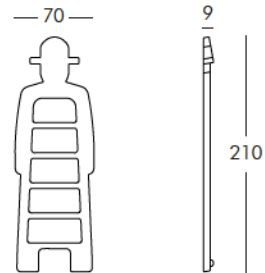

Mr. Giò

MRG207

VALET WITHOUT LIGHT

FINISHES GROUP 4

Polyethylene Standard: FB, FC, FD, FE, FG, FH, FR, FT

Polyethylene Lacquered: QA/MF, QB/MQ, QC/MP, QD/MN, QG/MK, QH/MI, QM/MY, QO/MZ, QR/MW, QS/MX

To order the item please use the following codes:

SD MRG207: Polyethylene Standard

SL MRG207: Polyethylene Lacquered

DIMENSIONS

Weight: 28.6 lb
Width (inches): 27.6"
Depth (inches): 3.5"
Height (inches): 81.5"

complete list of versions/options also visible on our price list and on ad.dzineelements.com

MRG207