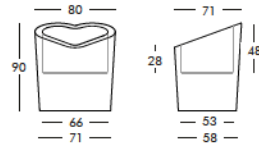

To order the item please use the following codes:

SD MNA075: Polyethylene Standard

LP MNA075: Polyethylene Lighting

SL MNA075: Polyethylene Lacquered

DIMENSIONS

Weight: 48.5 lb
Width (inches): 31.5"
Depth (inches): 27.9"
Height (inches): 35.4"