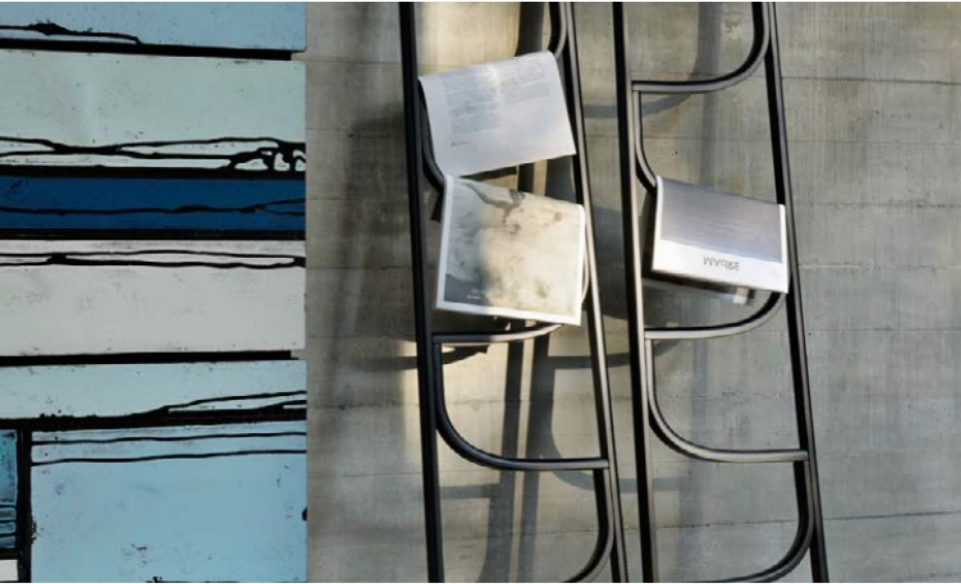

Ladder

STEAM BENT ASH WOOD DECORATIVE ELEMENT

With LADDER , Charlie Styrbjörn Nilsson has used the technique of steam bent wood to create a decorative element for interior use whose solid wood gives strength to a slender and light structure where the rungs, that have a rounded line on one side, follow one another in a mirror-like way, defining the direction of the ascent. Ladder is a versatile accessory, which can revamp a room with its unexpected presence, lending itself to many uses both in the living area and in the bedroom. It is a support point where various accessories can be hung or applied, a decorative element with a practical side.