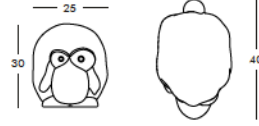

Rina

RIA030

TABLE LAMP/GADGET

FINISHES GROUP 4

Polyethylene Lighting: LA, LB, LC, LD, LL, LR, LS
Polyethylene Lacquered: QA/MF, QB/MO,
QC/MP, QD/MN, QG/MK, QH/MI, QM/MY,
OO/MZ, QR/MW, QS/MX

DIMENSIONS

Weight: 2.6 lb
Width (inches): 15.7"
Depth (inches): 9.8"
Height (inches): 11.8"

complete list of
versions/options
also visible on
our price list and on
ad.dzineelements.com

RIA030

To order the item please use the following
codes:

LP RIA030: Polyethylene Lighting

SL RIA030: Polyethylene Lacquered