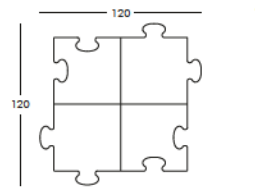

Polyethylene Standard: FB, FC, FD, FE, FG, FH, FR, FT

To order the item please use the following codes:

SD PUZ100: Polyethylene Standard

DIMENSIONS

Weight: 19.8 lb
Width (inches): 1.6"
Depth (inches): 47.2"
Height (inches): 47.2"