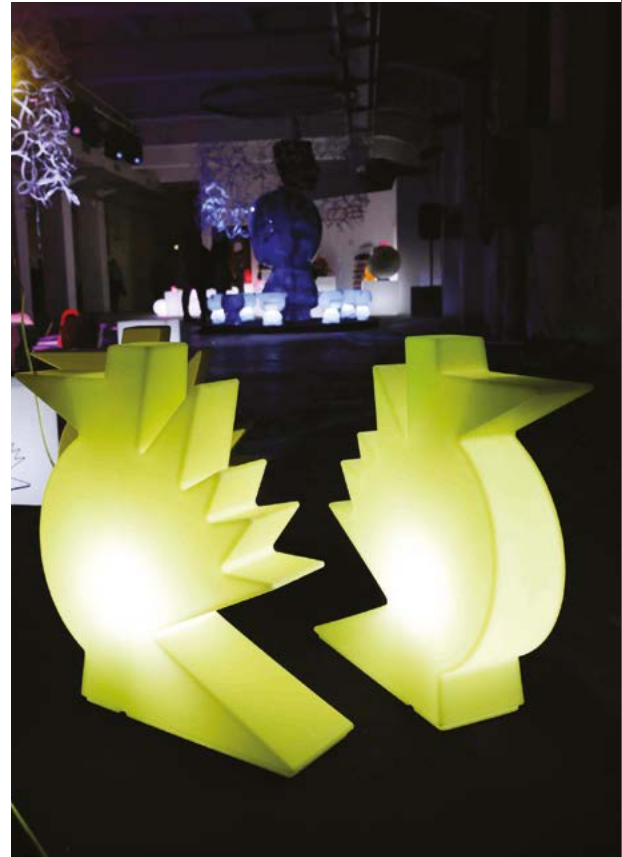

Here

SMALL TABLE LAMP

"Here" is a small table lamp with a visually powerful impact and an abstract, geometric shape. "Here" was born as a sculpture in a limited edition and subsequently, optimized for mass production. It lights up home spaces in a playful and elegant way.