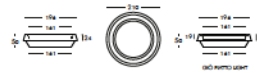

SL SFC200: Polyethylene Lacquered

DIMENSIONS

Weight: 198.4 lb

Height (inches): 19.7"

Diameter (inches): 82.7"

Giò Colonna Romano

Giò specchio

ROUNDED SHAPE MIRROR