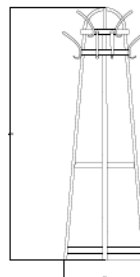

DIMENSIONS

Weight:	24,2 lb
Width (inches):	27.6"
Depth (inches):	27.6"
Height (inches):	76.8"

complete list of
versions/options
also visible on
our price list and on
ad.dzineelements.com

APKOLOLGN

Charlie Styrbjörn Nilsson