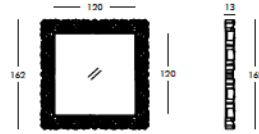

SD FRS150: Polyethylene Standard & FU

SL FRS150: Polyethylene Lacquered

DIMENSIONS

Weight:	88 lb
Width (inches):	63.8"
Depth (inches):	5.1"
Height (inches):	63.8"

complete list of versions/options also visible on our price list and on ad.dzineelements.com