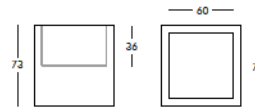

DIMENSIONS

Weight: 55 lb
Width (inches): 28.7"
Depth (inches): 28.7"
Height (inches): 28.7"