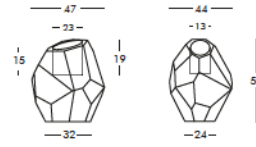

Secret

SEC060

POT

FINISHES GROUP 4

Polyethylene Standard: FB, FC, FD, FE, FG, FH, FR, FT

Polyethylene Lighting: LA

Polyethylene Lacquered: QA/MF, QB/MQ, QC/MP, QD/MN, QG/MK, QH/MI, QM/MY, QO/MZ, QR/MW, QS/MX

To order the item please use the following codes:

SD SEC060: Polyethylene Standard

LP SEC060: Polyethylene Lighting

SL SEC060: Polyethylene Lacquered

DIMENSIONS

Weight: 8.8 lb
Width (inches): 17.3"
Depth (inches): 18.5"
Height (inches): 20.5"

complete list of versions/options also visible on our price list and on ad.dzineelements.com

SEC060