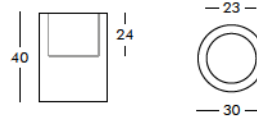

To order the item please use the following codes:

SD IPT040: Polyethylene Standard

LP IPT040: Polyethylene Lighting (outdoor on request)

SL IPT040: Polyethylene Lacquered

DIMENSIONS

Weight: 8.8 lb
Height (inches): 15.7"
Diameter (inches): 11.8"