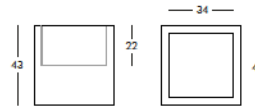

To order the item please use the following codes:

SD QPT045: Polyethylene Standard

LP QPT045: Polyethylene Lighting

SL QPT045: Polyethylene Lacquered

DIMENSIONS

Weight:	13.2 lb
Width (inches):	16.1"
Depth (inches):	16.1"
Height (inches):	16.1"