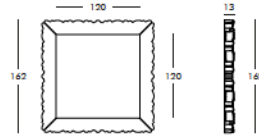

DIMENSIONS

Weight:	8,82 lb
Width (inches):	25,2"
Depth (inches):	1,5"
Height (inches):	25,2"

complete list of versions/options also visible on our price list and on ad.dzineelements.com

SHEYESCC1
SHEYESCO2
SHEYESOC2

SD FRM150: Polyethylene Standard & FU

SL FRM150: Polyethylene Lacquered

DIMENSIONS

Weight:	39.6 lb
Width (inches):	63.8"
Depth (inches):	5.1"
Height (inches):	63.8"

complete list of versions/options also visible on our price list and on ad.dzineelements.com