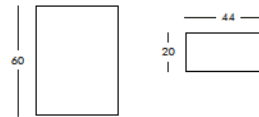

To order the item please use the following codes:

SD BAS040: Polyethylene Standard
SL BAS040: Polyethylene Lacquered

DIMENSIONS

Weight: 6.6 lb
Width (inches): 7.9"
Depth (inches): 11.8"
Height (inches): 15.7"

complete list of versions/options also visible on our price list and on ad.dzineelements.com

BAS040
BAS060
BAS070

BAS060

POT IN POLYETHYLENE, DIM. 17.3" X 7.9" X 15.7"

FINISHES GROUP 4

Polyethylene Standard: FB, FC, FD, FE, FG, FH, FR, FT
Polyethylene Lacquered: QA/MF, QB/MQ, QC/MP, QD/MN, QG/MK, QH/MI, QM/MY, QO/MZ, QR/MW, QS/MX

To order the item please use the following codes:

SD BAS060: Polyethylene Standard
SL BAS060: Polyethylene Lacquered

DIMENSIONS

Weight: 11 lb
Width (inches): 7.9"
Depth (inches): 17.3"
Height (inches): 15.7"