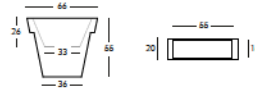

To order the item please use the following codes:

SD ILV055: Polyethylene Standard

LP ILV055: Polyethylene Lighting

SL ILV055: Polyethylene Lacquered

DIMENSIONS

Weight: 17.6 lb
Width (inches): 25.9"
Depth (inches): 7.9"
Height (inches): 21.6"