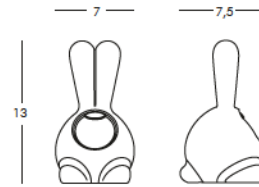

Mini Jumpie

JUM010

SMALL TABLE LAMP/GADGET

FINISHES GROUP 4

PVC: light white
RGB multicolor LED

To order the item please use the following codes:
LP JUM010: PVC (outdoor on request)

DIMENSIONS

Weight: 0.8 lb
Width (inches): 2.7"
Depth (inches): 2.9"
Height (inches): 5.1"