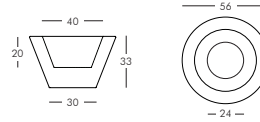

X-pot

XPT035

POT, DIM. 22" Ø H 13"

FINISHES GROUP 4

Polyethylene Standard: FB, FC, FD, FE, FG, FH, FR, FT

Polyethylene Lighting: LA

Polyethylene Lacquered: QA/MF, QB/MQ, QC/MP, QD/MN, QG/MK, QH/MI, QM/MY, QO/MZ, QR/MW, QS/MX

To order the item please use the following codes:

SD XPT035: Polyethylene Standard

LP XPT035: Polyethylene Lighting

SL XPT035: Polyethylene Lacquered

DIMENSIONS

Weight: 7.7 lb
Height (inches): 13"
Diameter (inches): 22"

complete list of versions/options also visible on our price list and on ad.dzineelements.com

XPT035

XPT050

XPT085

XPT100

XPT110

XPT125

XPT140