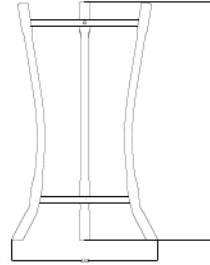

SD BAM080: Polyethylene Standard

LP BAM080: Polyethylene Lighting

SL BAM080: Polyethylene Lacquered

DIMENSIONS

Weight:	30.9 lb
Width (inches):	10.6"
Depth (inches):	40.9"
Height (inches):	31.5"

complete list of versions/options also visible on our price list and on ad.dzineelements.com

DIMENSIONS

Weight: 83.8 lb
Width (inches): 55.1"
Depth (inches): 55.1"
Height (inches): 15.7"

To order the item please use the following codes:

SD BEP140: Polyethylene Standard

LP BEP140: Polyethylene Lighting

To order the item please use the following codes:

SD SFC130: Polyethylene Standard

LP SFC130: Polyethylene Lighting

SL SFC130: Polyethylene Lacquered

DIMENSIONS

Weight: 121 lb

Height (inches): 56.3"

Diameter (inches): 57"

Cloud

OMCLOULGN

STEAM BENT BEECH WOOD UMBRELLA
STAND

FINISHES GROUP 6

FRAME FINISHES

Classic: C01 - RAL 9005, C02 - RAL 9010

DIMENSIONS

Weight:	5,5 lb
Width (inches):	18.1"
Depth (inches):	18.1"
Height (inches):	29.5"