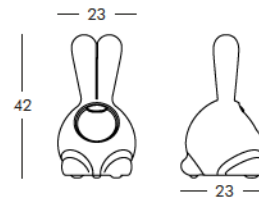

To order the item please use the following codes:

LA JUM040: Polyethylene Lighting LED

LP JUM040: Polyethylene Lighting

SL JUM040: Polyethylene Lacquered

DIMENSIONS

Weight: 2.2 lb
Width (inches): 9"
Depth (inches): 9.8"
Height (inches): 16.5"