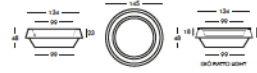

To order the item please use the following codes:

SD SFC050: Polyethylene Standard

LP SFC050: Polyethylene Lighting

SL SFC050: Polyethylene Lacquered

DIMENSIONS

Weight: 59.5 lb

Height (inches): 18.9"

Diameter (inches): 57"