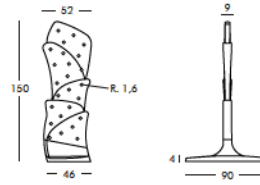

SD MAL150: Polyethylene Standard

SL MAL150: Polyethylene Lacquered

DIMENSIONS

Weight:	33 lb
Width (inches):	20.5"
Depth (inches):	35.4"
Height (inches):	58.5"

complete list of versions/options also visible on our price list and on ad.dzineelements.com