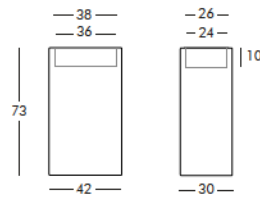

DIMENSIONS

Weight: 17.6 lb
Width (inches): 11.8"
Depth (inches): 16.5"
Height (inches): 28.7"