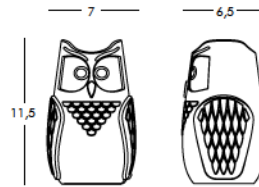

Mini Bubo

BUB010

TABLE LAMP/GADGET

FINISHES GROUP 4

PVC: light white
RGB multicolor LED

To order the item please use the following codes:
LP BUB010: PVC (outdoor on request)

DIMENSIONS

Weight: 0.8 lb
Width (inches): 2.6"
Depth (inches): 2.7"
Height (inches): 4.5"

complete list of versions/options also visible on our price list and on ad.dzineelements.com

BUB010