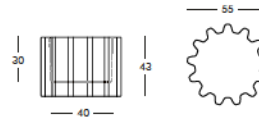

SD GEP040: Polyethylene Standard

SL GEP040: Polyethylene Lacquered

DIMENSIONS

Weight:	13.2 lb
Width (inches):	21.6"
Depth (inches):	21.6"
Height (inches):	16.9"

complete list of versions/options also visible on our price list and on ad.dzineelements.com