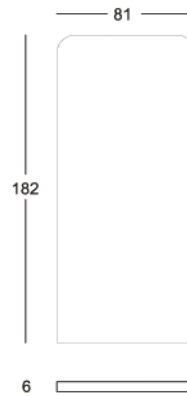

SD BAM080: Polyethylene Standard

LP BAM080: Polyethylene Lighting

SL BAM080: Polyethylene Lacquered

DIMENSIONS

Weight:	30.9 lb
Width (inches):	10.6"
Depth (inches):	40.9"
Height (inches):	31.5"

complete list of versions/options also visible on our price list and on ad.dzineelements.com

DIMENSIONS

Weight: 83.8 lb
Width (inches): 55.1"
Depth (inches): 55.1"
Height (inches): 15.7"

To order the item please use the following codes:

SD BEP140: Polyethylene Standard

LP BEP140: Polyethylene Lighting

To order the item please use the following codes:

SD CUY046: Polyethylene Standard

LP CUY046: Polyethylene Lighting

SL CUY046: Polyethylene Lacquered

DIMENSIONS

Weight:	30.8 lb
Width (inches):	28.3"
Depth (inches):	28.3"
Height (inches):	18.1"

Weight: 28,66 lb
Width (inches): 32"
Depth (inches): 2.25"
Height (inches): 71.75"
COM (yrd): 4,59

complete list of versions/options also visible on our price list and on ad.dzineelements.com

2822
2823
2824
2825
2826
2827