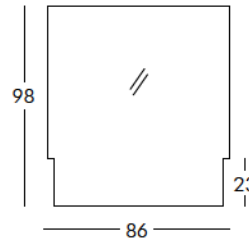

DIMENSIONS

Weight: 19.8 lb
Depth (inches): 33.8"
Height (inches): 38.6"