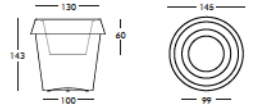

DIMENSIONS

Weight: 83.8 lb
Width (inches): 55.1"
Depth (inches): 55.1"
Height (inches): 15.7"

To order the item please use the following codes:

SD BEP140: Polyethylene Standard

LP BEP140: Polyethylene Lighting

To order the item please use the following codes:

SD SFC130: Polyethylene Standard

LP SFC130: Polyethylene Lighting

SL SFC130: Polyethylene Lacquered

DIMENSIONS

Weight: 121 lb

Height (inches): 56.3"

Diameter (inches): 57"