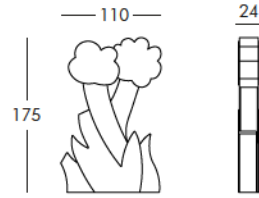

DIMENSIONS

Weight: 44.09 lb
Width (inches): 43.3"
Depth (inches): 9.45"
Height (inches): 68.9"

complete list of versions/options also visible on our price list and on ad.dzineelements.com

FLO180

Open cube