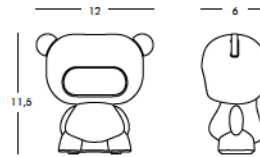

Mini Pure

PUR010

SMALL TABLE LAMP/GADGET

FINISHES GROUP 4

PVC: light white
RGB multicolor LED

To order the item please use the following codes:
LP PUR010: PVC (outdoor on request)

DIMENSIONS

Weight: 0.8 lb
Width (inches): 4.7"
Depth (inches): 2.4"
Height (inches): 4.5"