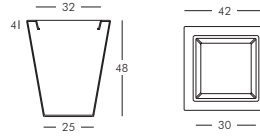

Y-pot

PIR050

POT, DIM. 16.5" X 16.5" X 18.9"

FINISHES GROUP 4

Polyethylene Standard: FB, FC, FD, FE, FG, FH, FR, FT

Polyethylene Lacquered: QA/MF, QB/MQ, QC/MP, QD/MN, QG/MK, QH/MI, QM/MY, QO/MZ, QR/MW, QS/MX

To order the item please use the following codes:

SD PIR050: Polyethylene Standard
SL PIR050: Polyethylene Lacquered

DIMENSIONS

Weight: 5.9 lb
Width (inches): 16.5"
Depth (inches): 16.5"
Height (inches): 18.9"

complete list of versions/options also visible on our price list and on ad.dzineelements.com

PIR050
PIR055
PIR072
PIR090
PIR150