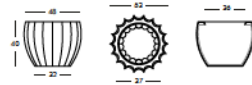

DIMENSIONS

Weight: 7.7 lb
Height (inches): 23.2"
Diameter (inches): 16.9"