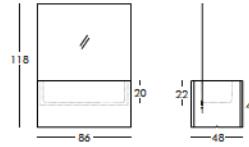

To order the item please use the following codes:

SD PRV040: Polyethylene Standard

LP PRV040: Polyethylene Lighting

SL PRV040: Polyethylene Lacquered

DIMENSIONS

Weight: 26.4 lb
Width (inches): 33.8"
Depth (inches): 18.9"
Height (inches): 46.4"