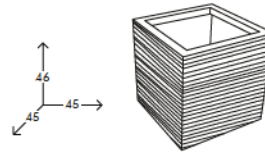

Quadra

QUA045

POT ON WHEELS, 90 L. CAPACITY

FINISHES GROUP 4

Polyethylene Standard: FB, FC, FD, FE, FG, FH, FR, FT

To order the item please use the following codes:

SD QUA045: Polyethylene Standard

DIMENSIONS

Weight: 11 lb
Width (inches): 17.72"
Depth (inches): 17.72"
Height (inches): 18.11"