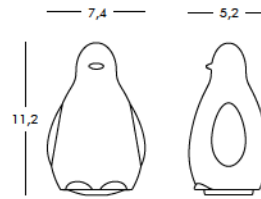

Mini Kokò

KOK010

SMALL TABLE LAMP/GADGET

FINISHES GROUP 4

PVC: light white
RGB multicolor LED

To order the item please use the following codes:
SD KOK010: PVC

DIMENSIONS

Weight: 0.8 lb
Width (inches): 2.9"
Depth (inches): 1.96"
Height (inches): 4.3"