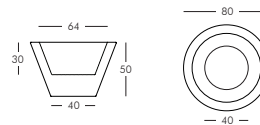

To order the item please use the following codes:

SD XPT050: Polyethylene Standard

LP XPT050: Polyethylene Lighting

SL XPT050: Polyethylene Lacquered

DIMENSIONS

Weight: 17 lb
Height (inches): 19.7"
Diameter (inches): 31.5"