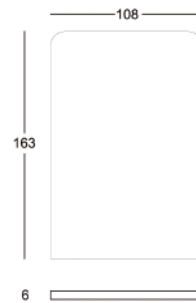

2824

UPHOLSTERED DIVIDER 28.25X68.50"

FINISHES GROUP 7

FABRICS

COM

Graded in Fabric programs also available with Kvadrat, Camira Ultra Fabrics and more, please ask a representative for assistance

DIMENSIONS

Weight: 28,66 lb
Width (inches): 28.25"
Depth (inches): 2.25"
Height (inches): 68.50"
COM (yrd): 4,37