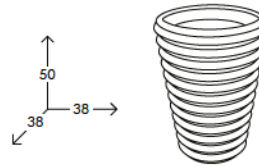

Weight: 5.7 lb
Height (inches): 19.7"
Diameter (inches): 15"

complete list of versions/options also visible on our price list and on ad.dzineelements.com

POT040
POT050

POT050

POT DIM. 11.8" Ø H 25.6"

FINISHES GROUP 4