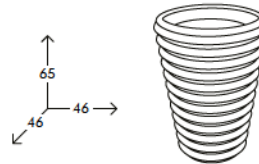

Polyethylene Standard: FB, FC, FD, FE, FG, FH, FR, FT

To order the item please use the following codes:

SD POT050: Polyethylene Standard

DIMENSIONS

Weight: 11 lb
Height (inches): 25.6"
Diameter (inches): 11.8"