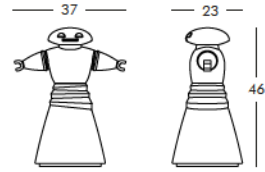

Mr. Bot

BOT045

TABLE LAMP/GADGET

FINISHES GROUP 4

Polyethylene Lighting: LA, LB, LC, LD, LL, LR, LS
Polyethylene Lacquered: QA/MF, QB/MQ,
QC/MP, QD/MN, QG/MK, QH/MI, QM/MY,
OO/MZ, QR/MW, QS/MX

To order the item please use the following
codes:

LP BOT045: Polyethylene Lighting

SL BOT045: Polyethylene Lacquered

DIMENSIONS

Weight: 2.6 lb
Width (inches): 14.6"
Depth (inches): 10.6"
Height (inches): 17.7"

complete list of
versions/options
also visible on
our price list and on
ad.dzineelements.com

BOT045