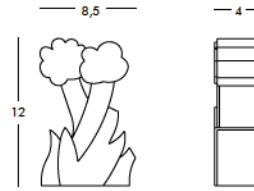

Mini Myflower

FLO010

SMALL TABLE LAMP/GADGET

FINISHES GROUP 4

PVC: light white
RGB multicolor LED

To order the item please use the following codes:
SD FLO010: PVC

DIMENSIONS

Weight: 0.8 lb
Width (inches): 3.3"
Depth (inches): 1.6"
Height (inches): 4.7"