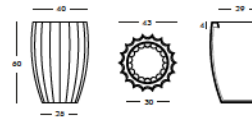

DIMENSIONS

Weight: 6.6 lb
Height (inches): 15.7"
Diameter (inches): 20.9"