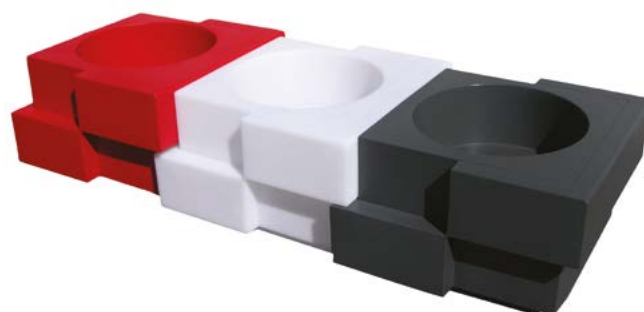

complete list of
versions/options
also visible on
our price list and on
ad.dzineelements.com

OMCLOULGN

Giulio Cappellini

Cubic Yo

DOUBLE-WALLED LUMINOUS POT

Cubic Yo is a wide double-walled luminous pot, created by combining two rectangular elements of different sizes. Geometry and colour apply to polyethylene to create a practical, unexpectedly attractive pot. Cubic Yo is perfect for both indoor and outdoor settings, and is easy to move around thanks to its four