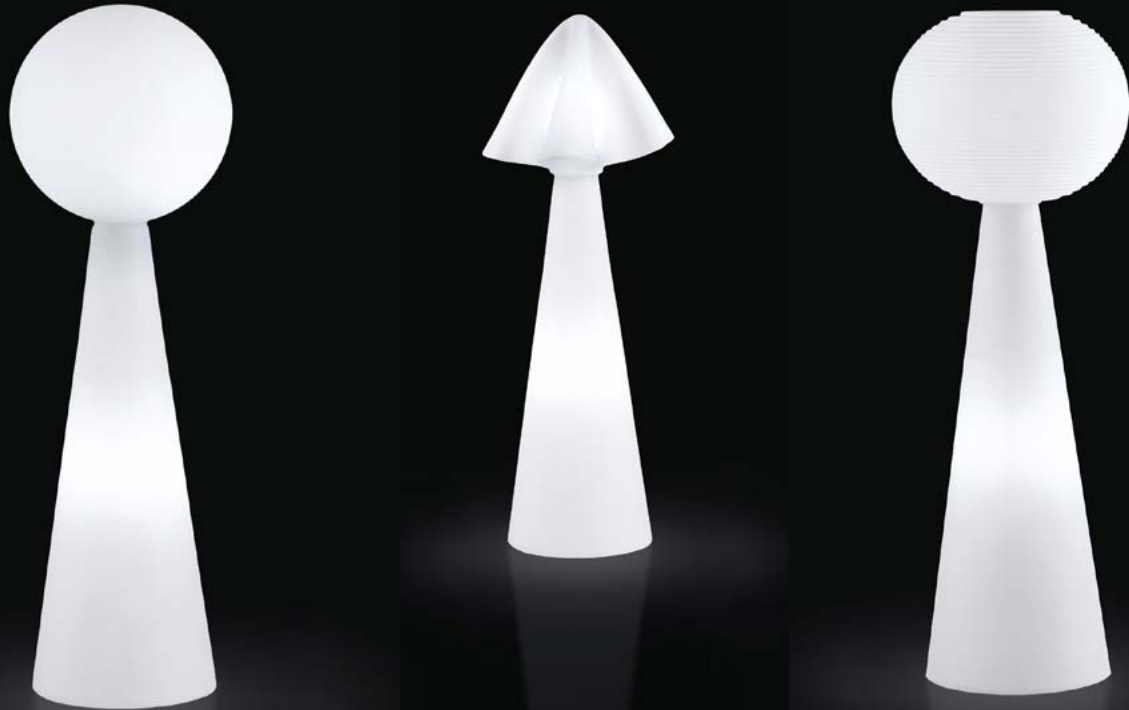

FINISHES GROUP 4

Polyethylene Lighting: LA

To order the item please use the following codes:

LP PVT201: Polyethylene Lighting

DIMENSIONS

Weight: 33 lb
Height (inches): 78.7"
Diameter (inches): 23.6"

FLOOR LAMPS

The Pivot lamp multiplies by four, giving life to three new floor lamps with a cone-shaped base and different lighting hats. The iconic pivot lamp retains its soft hat inspired by the Ali Babà stool. Pivot Globo boasts a globe-shaped hat with a wider diameter. Pivot Manteau takes inspiration from Ferdi Giardini's lamp/sculpture. Pivot Molly features a sphere-shaped hat with steps. The Pivot family livens up all kind of spaces, both indoors and outdoors, either residential or contract. As all SLIDE products, it is made of polyethylene.