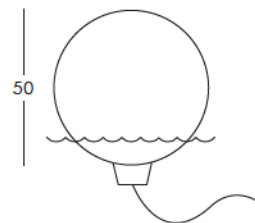

DIMENSIONS

Weight: 5.9 lb
Height (inches): 9.8"
Diameter (inches): 19.7"

½ GLOBO 60

FLOOR LAMP 23.6" Ø, 11.8" HIGH

FINISHES GROUP 4

Polyethylene Lighting matt INDOOR: LA
Polyethylene Lighting matt OUTDOOR: LA

ACQUAGLOBO 50

FLOATING LAMP 19.7" Ø

FINISHES GROUP 4

Polyethylene Lighting IP68 glossy: LA

To order the item please use the following codes:
LP SFG050: Polyethylene Lighting IP68 glossy

DIMENSIONS

Weight: 8.8 lb
Diameter (inches): 19.7"

ACQUAGLOBO 60

FLOATING LAMP 23.6" Ø

FINISHES GROUP 4

Polyethylene Lighting IP68 glossy: LA

To order the item please use the following codes:
LP SFG060: Polyethylene Lighting IP68 glossy

DIMENSIONS

Weight: 11.5 lb
Diameter (inches): 23.6"