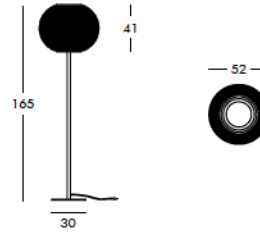

Piantana Molly

FCM130

FLOOR LAMP 65" HIGH

FINISHES GROUP 4

Polyethylene Lighting: LA

To order the item please use the following codes:
SD FCM130: Polyethylene Lighting

DIMENSIONS

Weight: 24.2 lb
Height (inches): 65"
Diameter (inches): 20.4"