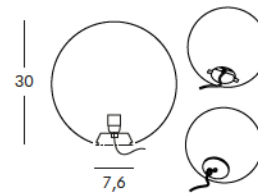

DIMENSIONS

Weight: 5.7 lb
Diameter (inches): 11.8"

GLOBO 40

FLOOR LAMP / TABLE LAMP 15.7" Ø

FINISHES GROUP 4

Polyethylene Lighting glossy INDOOR: LA
Polyethylene Lighting matt INDOOR: LA
Polyethylene Lighting glossy OUTDOOR: LA
Polyethylene Lighting matt OUTDOOR: LA
Polyethylene Lighting glossy LED: LA