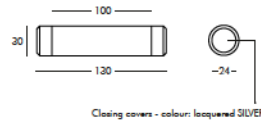

Fuse

FUS130

HANGING LAMP 51.1" LONG

FINISHES GROUP 4

Polyethylene Lighting: LA

To order the item please use the following codes:

SD FUS130: Polyethylene Lighting

DIMENSIONS

Weight: 22 lb
Height (inches): 51.1"
Diameter (inches): 11.8"