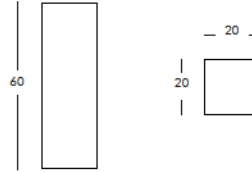

IOL061

FLOOR LAMP, INDOOR USE ONLY

FINISHES GROUP 4

Polyethylene Lighting matt: LA

To order the item please use the following codes:
LP IOL061: Polyethylene Lighting OUTDOOR matt

DIMENSIONS

Weight: 5.5 lb
Width (inches): 7.8"
Depth (inches): 7.8"
Height (inches): 23.6"