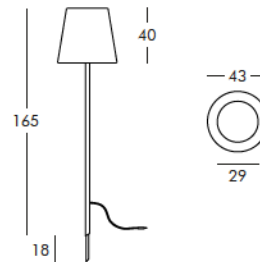

DIMENSIONS

Weight: 15.4 lb
Width (inches): 12.2"
Depth (inches): 22"
Height (inches): 28.3"

Jorge Najera

Fiaccola Ali Babà

GARDEN LAMP

Fiaccola, is a new lamp signed by SLIDE, extremely linear and suitable for contemporary furnishing trends. Fiaccola is available also for exterior, with a comfortable picket for gardens. To the innovation of colours and shapes, SLIDE adds a new texture to a versatile product. ed is available also in different versions: Globo, Cubo, Molly, Honey.

Fiaccola Ali Babà

FCA131

FLOOR LAMP 64.9" HIGH

FINISHES GROUP 4

Polyethylene Lighting: LA

To order the item please use the following codes:
SD FCA131: Polyethylene Lighting

DIMENSIONS

Weight: 99.2 lb
Height (inches): 64.9"
Diameter (inches): 16.9"