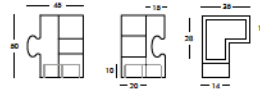

complete list of versions/options also visible on our price list and on ad.dzineelements.com

PUZ051

Giò Colonna Romano

PZL**CONTEMPORARY LAMP**

PZL is composed of two identical U-shaped modules that interlock as puzzle pieces. As a lamp, PZL livens up contemporary spaces and brings on good memories to all Tetris fans.