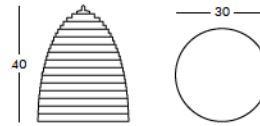

Weight: 3.3 lb
Height (inches): 15.7"
Diameter (inches): 11.8"

complete list of versions/options also visible on our price list and on ad.dzineelements.com

HON040

Giò Colonna Romano

Il Vaso MyFlower

POT

Il Vaso Myflower