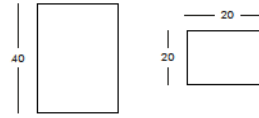

DIMENSIONS

Weight: 6.6 lb
Width (inches): 7.9"
Depth (inches): 7.9"
Height (inches): 15.7"

complete list of versions/options also visible on our price list and on ad.dzineelements.com

BASE 40
BASE 60
BASE 70