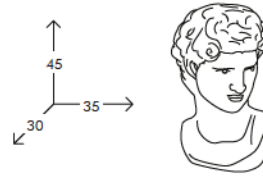

Davide

DAV045

TABLE LAMP

FINISHES GROUP 4

Polyethylene Lighting: LA, LB, LC, LD, LL, LR, LS
Polyethylene Lacquered: QA/MF, QB/MQ,
QC/MP, QD/MN, QG/MK, QH/MI, QM/MY,
QO/MZ, QR/MW, QS/MX

To order the item please use the following
codes:

LP DAV045: Polyethylene Lighting
SL DAV045: Polyethylene Lacquered

DIMENSIONS

Weight:	2.2 lb
Width (inches):	11.8"
Depth (inches):	13.8"
Height (inches):	17.7"

complete list of
versions/options
also visible on
our price list and on
ad.dzineelements.com

DAV045