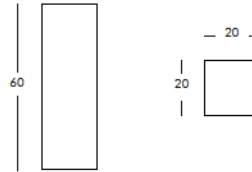

DIMENSIONS

Weight: 5.5 lb
Width (inches): 7.8"
Depth (inches): 7.8"
Height (inches): 23.6"

SLIDE Studio

Junior

TEDDY BEAR LAMP

Junior is the fun teddy bear lamp designed by SLIDE Studio. Junior is available in white and in the trendy shades of yellow, sky blue and pink. Junior is a fun alternative to light up your home and give a cool touch of exuberance to domestic spaces.