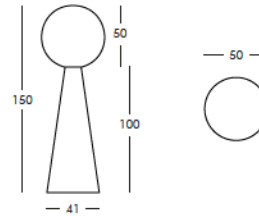

DIMENSIONS

Weight: 20.9 lb
Height (inches): 59"
Diameter (inches): 19.7"