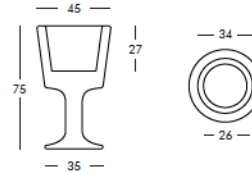

DIMENSIONS

Weight: 15.4 lb
Height (inches): 29.5"
Diameter (inches): 17.6"

complete list of versions/options also visible on our price list and on ad.dzineelements.com

DRL075

Lighttree

CHRISTMAS TREE

Lighttree is a floor lamp with an essential, bold design. It re-interprets the traditional mountain pine and adds a special light and colour to the Christmas atmosphere. Lighttree can fit in any kind of space (small or big) thanks to its various sizes. It is available in a range of heights. It comes in traditional green, warm red and snowy white.