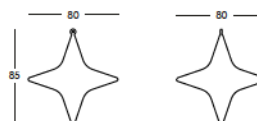

DIMENSIONS

Weight: 9.9 lb
Width (inches): 31.5"
Depth (inches): 31.5"
Height (inches): 31.5"