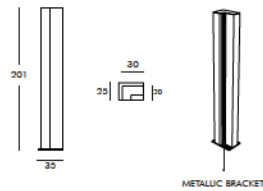

DIMENSIONS

Weight: 6.6 lb
Height (inches): 15.7"
Diameter (inches): 23.6"

BJH100

DIAMOND SHAPED HANGING LAMP

FINISHES GROUP 4

Polyethylene Lighting: LA, LB, LC, LD, LL, LR, LS

To order the item please use the following codes:
SD BJH100: Polyethylene Lighting

FINISHES GROUP 4

Polyethylene Lighting: LA

To order the item please use the following codes:

SD BRK200: Polyethylene Lighting

DIMENSIONS

Weight:	44 lb
Width (inches):	13.7"
Depth (inches):	9.8"
Height (inches):	79.1"