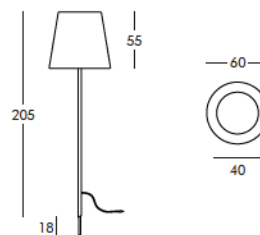

DIMENSIONS

Weight: 11 lb
Height (inches): 72.8"
Diameter (inches): 16.9"

FCA153

FLOOR LAMP 78.7" HIGH

FINISHES GROUP 4

Polyethylene Lighting: LA

To order the item please use the following codes:
SD FCA153: Polyethylene Lighting

DIMENSIONS

Weight: 19.84 lb
Height (inches): 78.7"
Diameter (inches): 23.6"

SLIDE Studio

Fiaccola Cubo

GARDEN LAMP

Fiaccola, is a new lamp signed by SLIDE, extremely linear and suitable for contemporary furnishing trends. Fiaccola is available also for exterior, with a comfortable picket for gardens. To the innovation of colours and shapes, SLIDE adds a new texture to a versatile product. ed is available also in different versions: Ali Babà, Globo, Molly, Honey.