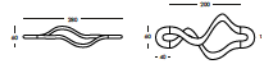

DIMENSIONS

Weight:	44 lb
Width (inches):	110.2"
Depth (inches):	51.2"
Height (inches):	23.6"