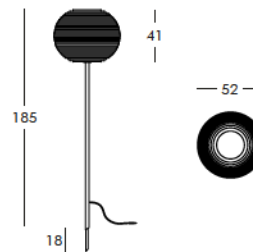

DIMENSIONS

Weight: 8.89 lb
Height (inches): 72.8"
Diameter (inches): 11.8"

SLIDE Studio

Fiaccola Molly

GARDEN LAMP

Fiaccola, is a new lamp signed by SLIDE, extremely linear and suitable for contemporary furnishing trends. Fiaccola is available also for exterior, with a comfortable picket for gardens. To the innovation of colours and shapes, SLIDE adds a new texture to a versatile product. ed is available also in different versions: Ali Babà, Cubo, Globo, Honey.

DIMENSIONS

Weight: 14.33 lb
Height (inches): 72.8"
Diameter (inches): 20.4"

MODULAR LAMP

Fit is a lamp composed by two identical geometric modules that interlock as puzzle pieces. As a lamp, fit livens up contemporary spaces and brings on good memories to all tetris fans.