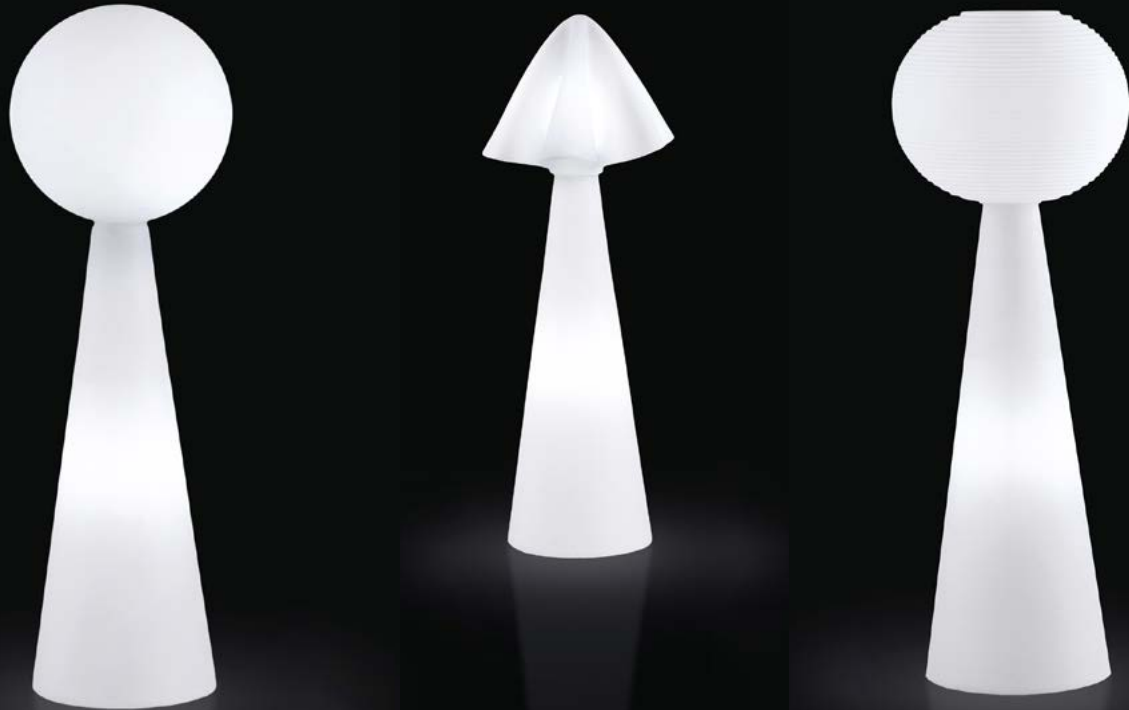

Weight: 20.9 lb
Height (inches): 59"
Diameter (inches): 19.7"

complete list of versions/options also visible on our price list and on ad.dzineelements.com

PVG150
PVG151

PVG151

FLOOR LAMP FOR INDOOR AND OUTDOOR USE

FINISHES GROUP 4

Polyethylene Lighting: LA

To order the item please use the following codes:

LP PVG151: Polyethylene Lighting

DIMENSIONS

Weight: 20.9 lb
Height (inches): 59"
Diameter (inches): 19.7"

FLOOR LAMPS

The Pivot lamp multiplies by four, giving life to three new floor lamps with a cone-shaped base and different lighting hats. The iconic pivot lamp retains its soft hat inspired by the Ali Babà stool. Pivot Globo boasts a globe-shaped hat with a wider diameter. Pivot Manteau takes inspiration from Ferdi Giardini's lamp/sculpture. Pivot Molly features a sphere-shaped hat with steps. The Pivot family livens up all kind of spaces, both indoors and outdoors, either residential or contract. As all SLIDE products, it is made of polyethylene.