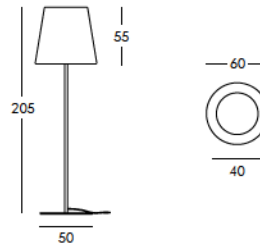

DIMENSIONS

Weight: 55.1 lb
Height (inches): 80.7"
Diameter (inches): 23.6"

Giò Colonna Romano

Piantana Cubo

FLOOR LAMP

Piantana Cubo is the new lamp for indoor signed by SLIDE, extremely linear and suitable for contemporary furnishing trends. Piantana Cubo has a foot-hold in a circular shape perfect for living ambient. To the innovation of colours and shapes, SLIDE adds a new texture to a versatile product. Piantana is available in different versions: Globo, Ali Baba, Molly, Honey.