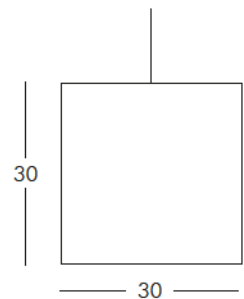

DIMENSIONS

Weight: 13.2 lb
Height (inches): 44.5"
Diameter (inches): 16.5"

complete list of versions/options also visible on our price list and on ad.dzineelements.com

CONO 110
CONO 150

CONO 150

FLOOR LAMP 20.9" Ø

Weight:	1.5 lb
Width (inches):	7.9"
Depth (inches):	7.9"
Height (inches):	7.9"

complete list of versions/options also visible on our price list and on ad.dzineelements.com

CUBO 20
CUBO 30
CUBO 40
CUBO 50
CUBO 75

LP CUH030: Polyethylene Lighting OUTDOOR matt

DIMENSIONS

Weight:	5.3 lb
Width (inches):	11.8"
Depth (inches):	11.8"
Height (inches):	11.8"

CUBO 40

HANGING LAMP, DIM. 16.9" X 16.9" X 16.9"

FINISHES GROUP 4

Polyethylene Lighting matt INDOOR: LA
Polyethylene Lighting matt OUTDOOR: LA