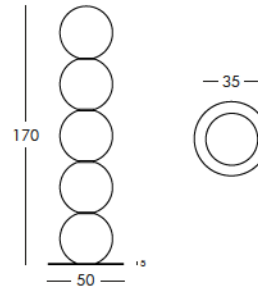

Pearl

PRL170

FLOOR LAMP DAYLIGHT LED (6500K)

FINISHES GROUP 4

Polyethylene Lighting: LA

To order the item please use the following codes:
LP PRL170: Polyethylene Lighting

DIMENSIONS

Weight: 46.2 lb
Height (inches): 66.9"
Diameter (inches): 19.7"