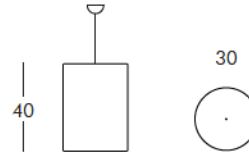

DIMENSIONS

Weight: 4.4 lb
Height (inches): 15.7"
Diameter (inches): 11.8"

complete list of versions/options also visible on our price list and on ad.dzineelements.com

CIL041
CIE041
CIL080
CIE080
CIL130
CIE130
CIL170
CIE170
CIL070
CIE070
BFC050