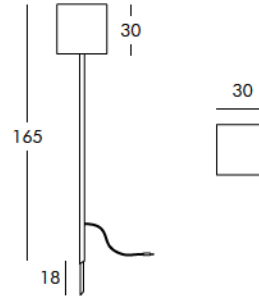

DIMENSIONS

Weight: 11 lb
Height (inches): 72.8"
Diameter (inches): 16.9"

FCA153

FLOOR LAMP 78.7" HIGH

FINISHES GROUP 4

Polyethylene Lighting: LA

To order the item please use the following codes:
SD FCA153: Polyethylene Lighting

DIMENSIONS

Weight: 19.84 lb
Height (inches): 78.7"
Diameter (inches): 23.6"

SLIDE Studio

Fiaccola Cubo

GARDEN LAMP

Fiaccola, is a new lamp signed by SLIDE, extremely linear and suitable for contemporary furnishing trends. Fiaccola is available also for exterior, with a comfortable picket for gardens. To the innovation of colours and shapes, SLIDE adds a new texture to a versatile product. ed is available also in different versions: Ali Babà, Globo, Molly, Honey.

Fiaccola Cubo

FCC131

FLOOR LAMP 64.9 INCHES HIGH

FINISHES GROUP 4

Polyethylene Lighting: LA

To order the item please use the following codes:
SD FCC131: Polyethylene Lighting

DIMENSIONS

Weight:	97 lb
Width (inches):	11.8"
Depth (inches):	11.8"
Height (inches):	64.9"