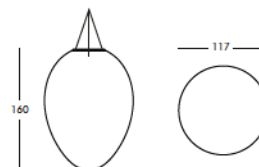

Weight: 33 lb
Height (inches): 47.2"
Diameter (inches): 33.8"

complete list of versions/options also visible on our price list and on ad.dzineelements.com

DINO 120
DINO 160

DINO 160

HANGING LAMP, DIM. 46.1" Ø, H 63"

FINISHES GROUP 4

Polyethylene Lighting matt INDOOR: LA

To order the item please use the following codes:

LP OVI160: Polyethylene Lighting INDOOR matt

DIMENSIONS

Weight: 55.1 lb
Height (inches): 63"
Diameter (inches): 46.1"