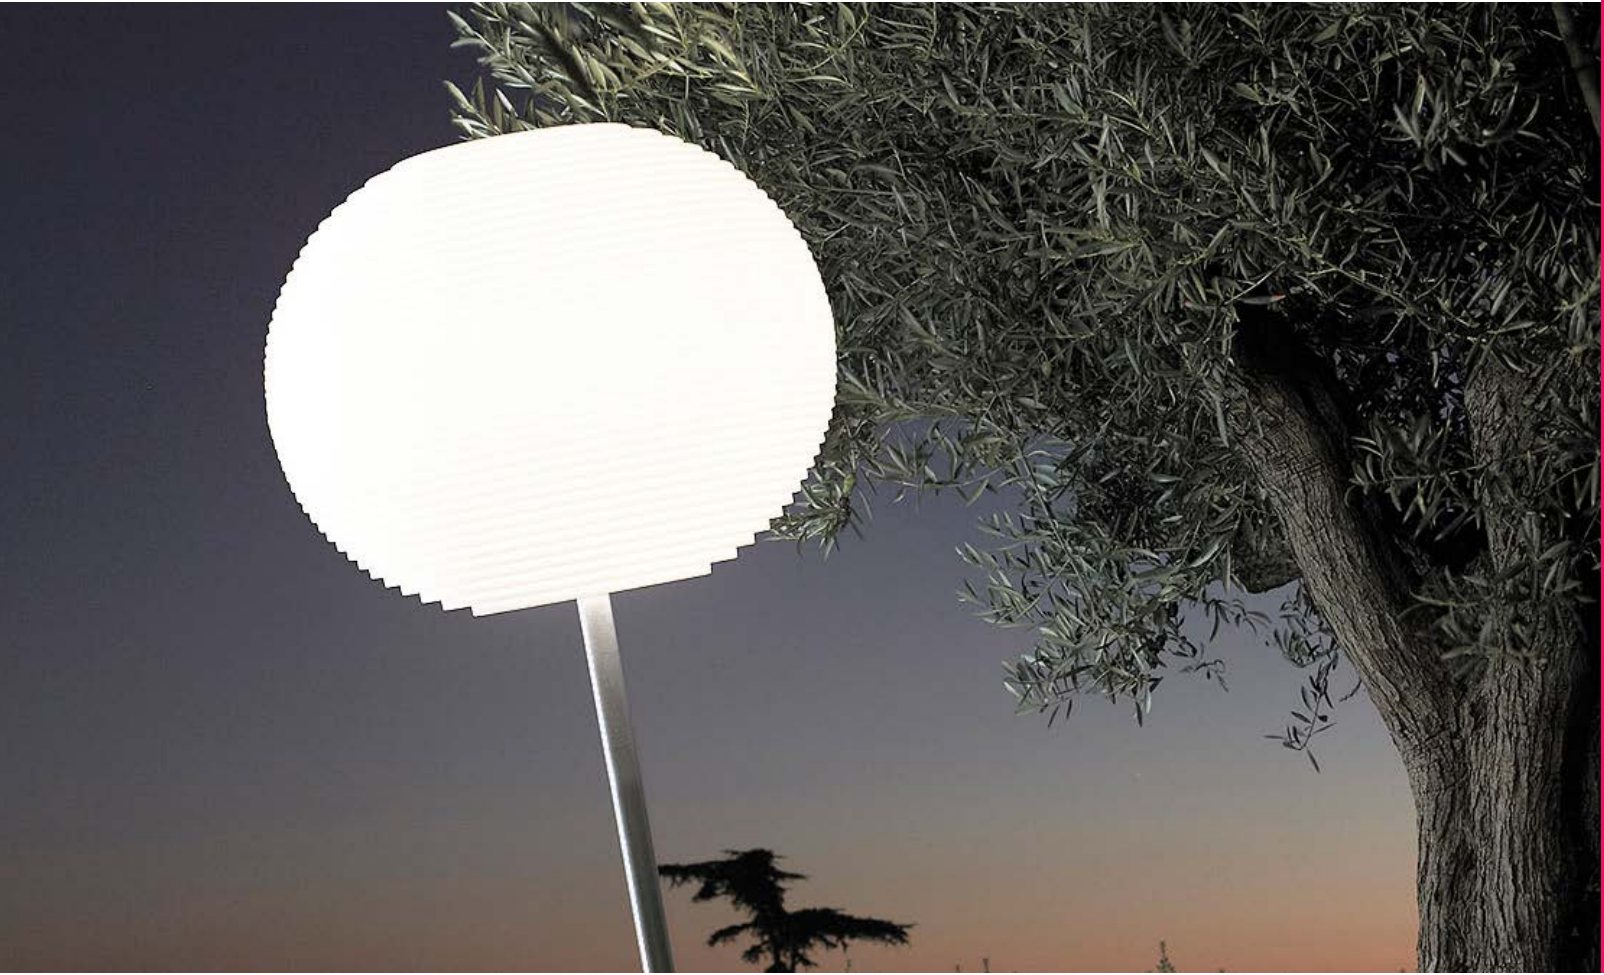

GARDEN LAMP

Fiaccola, is a new lamp signed by SLIDE, extremely linear and suitable for contemporary furnishing trends. Fiaccola is available also for exterior, with a comfortable picket for gardens. To the innovation of colours and shapes, SLIDE adds a new texture to a versatile product. ed is available also in different versions: Ali Babà, Cubo, Molly, Globo.

DIMENSIONS

Weight: 8.89 lb
Height (inches): 72.8"
Diameter (inches): 11.8"

SLIDE Studio

Fiaccola Molly

GARDEN LAMP

Fiaccola, is a new lamp signed by SLIDE, extremely linear and suitable for contemporary furnishing trends. Fiaccola is available also for exterior, with a comfortable picket for gardens. To the innovation of colours and shapes, SLIDE adds a new texture to a versatile product. ed is available also in different versions: Ali Babà, Cubo, Globo, Honey.