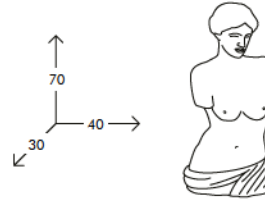

Venus

VEN090

FLOOR LAMP

FINISHES GROUP 4

Polyethylene Lighting: LA
Polyethylene Lacquered: QA/MF, QB/MQ,
QC/MP, QD/MN, QG/MK, QH/MI, QM/MY,
QO/MZ, QR/MW, QS/MX

To order the item please use the following
codes:
LP VEN090: Polyethylene Lighting (indoor use
only)
SL VEN090: Polyethylene Lacquered

DIMENSIONS

Weight:	5.7 lb
Width (inches):	11.8"
Depth (inches):	15.7"
Height (inches):	27.6"

complete list of
versions/options
also visible on
our price list and on
ad.dzineelements.com

VEN090