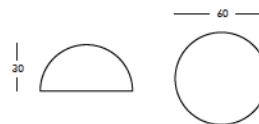

DIMENSIONS

Weight: 5.9 lb
Height (inches): 9.8"
Diameter (inches): 19.7"

½ GLOBO 60

FLOOR LAMP 23.6" Ø, 11.8" HIGH

FINISHES GROUP 4

Polyethylene Lighting matt INDOOR: LA
Polyethylene Lighting matt OUTDOOR: LA

To order the item please use the following codes:

LP MSE061: Polyethylene Lighting matt INDOOR
- base I3: indoor use only
LP MSF061: Polyethylene Lighting matt
OUTDOOR - base E3

DIMENSIONS

Weight: 8.4 lb
Height (inches): 11.8"
Diameter (inches): 23.6"