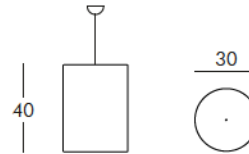

CIE041

FLOOR LAMP, DIM. 11.8" Ø H 15.7" INDOOR AND OUTDOOR USE

FINISHES GROUP 4

Polyethylene Lighting: LA

To order the item please use the following codes:

LP CIE041: Polyethylene Lighting

DIMENSIONS

Weight: 4.4 lb
Height (inches): 15.7"
Diameter (inches): 11.8"