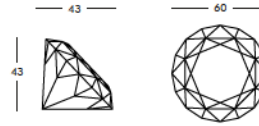

DIMENSIONS

Weight: 6.6 lb
Width (inches): 17"
Depth (inches): 26.6"
Height (inches): 17"

complete list of versions/options also visible on our price list and on ad.dzineelements.com

BJX060
BJX100
BJH060
BJH100