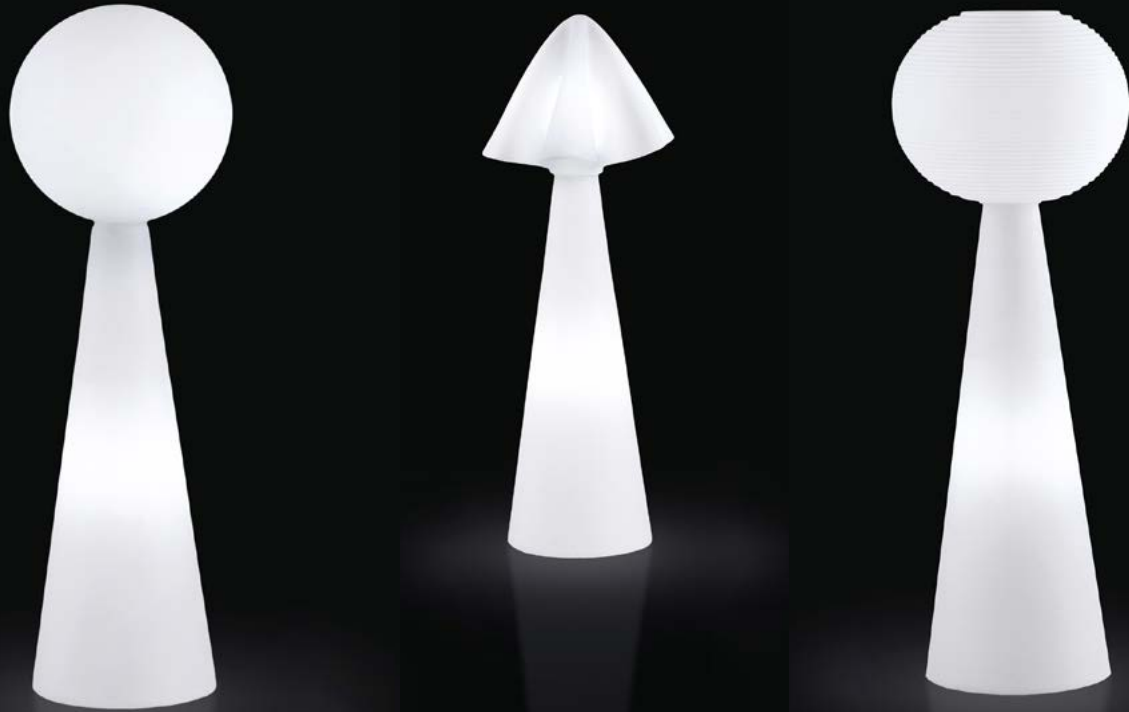

FINISHES GROUP 4

Polyethylene Lighting: LA

To order the item please use the following codes:

LP PVT141: Polyethylene Lighting

DIMENSIONS

Weight: 19.8 lb
Width (inches): 22.4"
Depth (inches): 22.4"
Height (inches): 59"

FLOOR LAMPS

The Pivot lamp multiplies by four, giving life to three new floor lamps with a cone-shaped base and different lighting hats. The iconic pivot lamp retains its soft hat inspired by the Ali Babà stool. Pivot Globo boasts a globe-shaped hat with a wider diameter. Pivot Manteau takes inspiration from Ferdi Giardini's lamp/sculpture. Pivot Molly features a sphere-shaped hat with steps. The Pivot family livens up all kind of spaces, both indoors and outdoors, either residential or contract. As all SLIDE products, it is made of polyethylene.