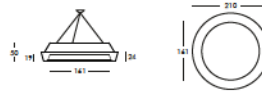

DIMENSIONS

Weight: 198 lb
Height (inches): 19.6"
Diameter (inches): 82.7"