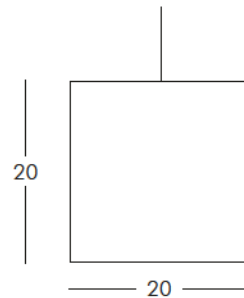

DIMENSIONS

Weight: 13.2 lb
Height (inches): 44.5"
Diameter (inches): 16.5"

complete list of versions/options also visible on our price list and on ad.dzineelements.com

CONO 110
CONO 150

CONO 150

FLOOR LAMP 20.9" Ø

DIMENSIONS

Weight: 19.8 lb
Height (inches): 59"
Diameter (inches): 20.9"

Cubo

ILLUMINABLE CUBE SIDE TABLE

Cubo with its light sweet and sensual lets you create a lounge environment. In a living room or around a table, Cubo invites you to prolong the intimacy of your evenings. Besides lighting, Cubo can be used as a stool or as a side table or as hanging lamp, thanks to its great strength and its different sizes. Available only in white light.

Weight:	1.5 lb
Width (inches):	7.9"
Depth (inches):	7.9"
Height (inches):	7.9"

complete list of versions/options also visible on our price list and on ad.dzineelements.com

CUBO 20
CUBO 30
CUBO 40
CUBO 50
CUBO 75