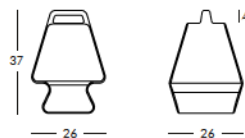

Prêt-à-porter

PAP040

TABLE LAMP WITH HANDLE

FINISHES GROUP 4

Polyethylene Lighting: LA, LB, LC, LD, LL, LR, LS

Polyethylene Lighting LED: LA

To order the item please use the following codes:

LA PAP040: Polyethylene Lighting LED

LP PAP040: Polyethylene Lighting

DIMENSIONS

Weight:	2.2 lb
Width (inches):	10.2"
Depth (inches):	10.2"
Height (inches):	14.5"

complete list of versions/options also visible on our price list and on ad.dzineelements.com

PAP040