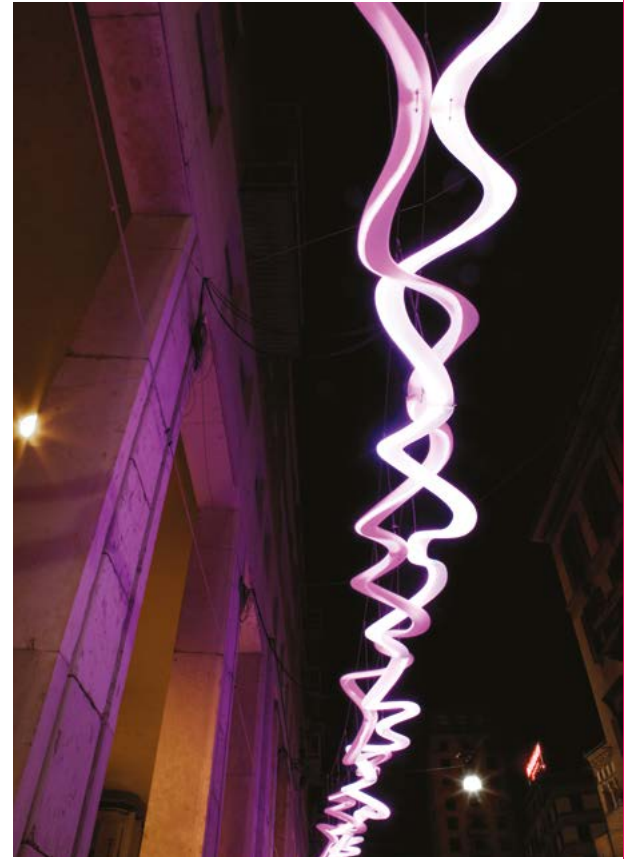

Karim Rashid

Dna

MODULAR HANGING LAMP

DNA is the new hanging lamp of SLIDE collection enlightened with LED technology. Designed as a modular element, its curved surface transmits a warm decorative light to add a sophisticated touch to any space. DNA is a large size hanging lamp, ideal for contract and to illuminate wide spaces. Its strength lies in its simple form and in the possibility to compose the DNA modules for realizing spiral structures, to create a tangle of lights, colours and suggestions: a modern "review" of the DNA chain.