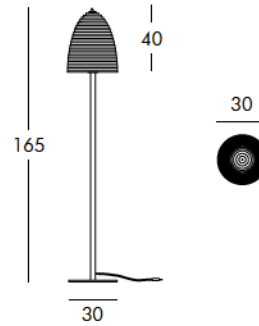

Piantana Honey

FCH130

FLOOR LAMP 65" HIGH

FINISHES GROUP 4

Polyethylene Lighting: LA

To order the item please use the following codes:
SD FCH130: Polyethylene Lighting

DIMENSIONS

Weight: 18.7 lb
Height (inches): 65"
Diameter (inches): 11.8"