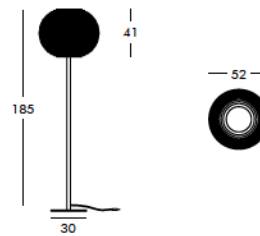

DIMENSIONS

Weight: 25.3 lb
Height (inches): 72.8"
Diameter (inches): 20.4"

Pivot

CONE SHAPED LAMP

The Pivot lamp multiplies by four, giving life to three new floor lamps with a cone-shaped base and different lighting hats. The iconic pivot lamp retains its soft hat which is inspired by the Ali Babà stool. The Pivot family livens up all kind of spaces, both indoors and outdoors, either residential or commercial. As all SLIDE products, it is made of polyethylene.