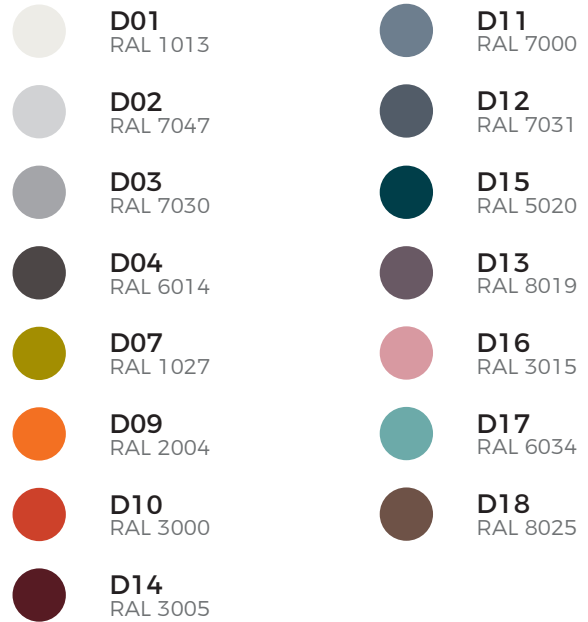

Classic (Laquered)

Contemporary (Laquered)