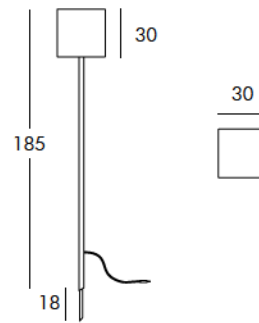

Fiaccola Cubo

FCC131

FLOOR LAMP 64.9 INCHES HIGH

FINISHES GROUP 4

Polyethylene Lighting: LA

To order the item please use the following codes:
SD FCC131: Polyethylene Lighting

DIMENSIONS

Weight:	97 lb
Width (inches):	11.8"
Depth (inches):	11.8"
Height (inches):	64.9"

DIMENSIONS

Weight:	108 lb
Width (inches):	11.8"
Depth (inches):	11.8"
Height (inches):	72.8"

SLIDE Studio

Fiaccola Globo

GARDEN LAMP

Fiaccola, is a new lamp signed by SLIDE, extremely linear and suitable for contemporary furnishing trends. Fiaccola is available also for exterior, with a comfortable picket for gardens. To the innovation of colours and shapes, SLIDE adds a new texture to a versatile product. ed is available also in different versions: Ali Babà, Cubo, Molly, Honey.