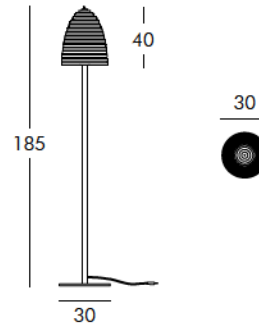

DIMENSIONS

Weight: 19.8 lb
Height (inches): 72.8"
Diameter (inches): 11.8"

Giò Colonna Romano

Piantana Molly

FLOOR LAMP

Piantana Molly is the new lamp for indoor signed by SLIDE, extremely linear and suitable for contemporary furnishing trends. Piantana Molly has a foot-hold in a circular shape perfect for living ambient. To the innovation of colours and shapes, SLIDE adds a new texture to a versatile product. Piantana is available in different versions: Cubo, Ali Baba, Honey, Globo.