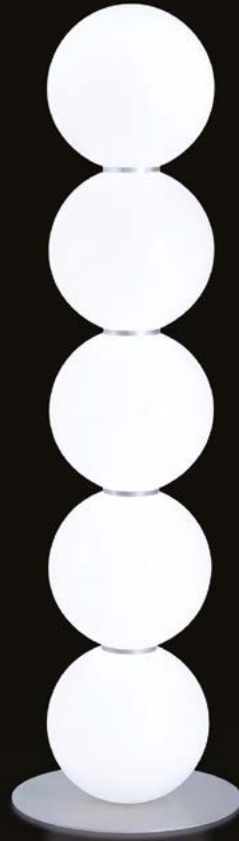

FLOOR LAMP

Pearl is the new floor lamp designed by SLIDE Studio., has been designed to furnish any interior and contract spaces. Pearl is composed of a metallic base and a diffuser illuminated with led technology. Realised with a combination of five spheres with a shiny finish, it recalls the shape of a string of pearls, diffusing a delicate and elegant light.