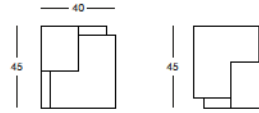

Fit

FIT045

FLOOR LAMP

FINISHES GROUP 4

Polyethylene Lighting: LA, LB, LC, LD, LL, LR, LS

To order the item please use the following codes:

SD FIT045: Polyethylene Lighting

DIMENSIONS

Weight: 11 lb
Width (inches): 17.7"
Depth (inches): 15.7"
Height (inches): 17.7"

complete list of versions/options also visible on our price list and on ad.dzineelements.com

FIT045