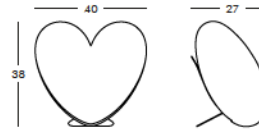

DIMENSIONS

Weight: 5.5 lb
Width (inches): 10.6"
Depth (inches): 15.7"
Height (inches): 15"

complete list of versions/options also visible on our price list and on ad.dzineelements.com

LOV021
LOV020

LOV020