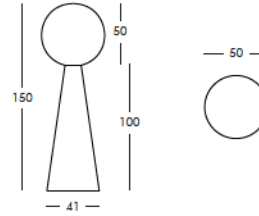

Weight: 20.9 lb
Height (inches): 59"
Diameter (inches): 19.7"

complete list of versions/options also visible on our price list and on ad.dzineelements.com

PVG150
PVG151

PVG151

FLOOR LAMP FOR INDOOR AND OUTDOOR USE