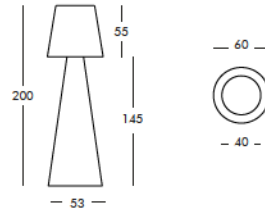

Pivot

PVT200

FLOOR LAMP FOR INDOOR USE ONLY

FINISHES GROUP 4

Polyethylene Lighting: LA

To order the item please use the following codes:

LP PVT200: Polyethylene Lighting

DIMENSIONS

Weight: 33 lb
Height (inches): 78.7"
Diameter (inches): 23.6"