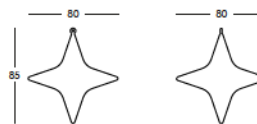

Weight: 9.9 lb
Width (inches): 31.5"
Depth (inches): 31.5"
Height (inches): 31.5"

complete list of versions/options also visible on our price list and on ad.dzineelements.com

ETS080
ETF080

ETF080

HANGING LAMP, INDOOR AND OUTDOOR USE