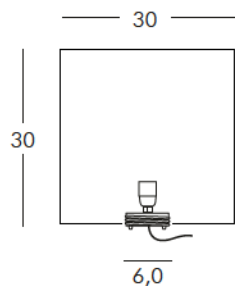

DIMENSIONS

Weight: 5.3 lb
Width (inches): 11.8"
Depth (inches): 11.8"
Height (inches): 11.8"