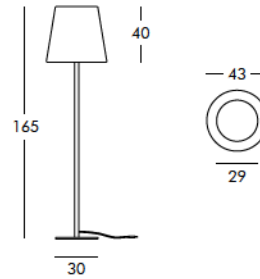

Piantana Ali Baba

FCA130

FLOOR LAMP 65" HIGH

FINISHES GROUP 4

Polyethylene Lighting: LA

To order the item please use the following codes:
SD FCA130: Polyethylene Lighting

DIMENSIONS

Weight: 20.9 lb
Height (inches): 65"
Diameter (inches): 19.9"