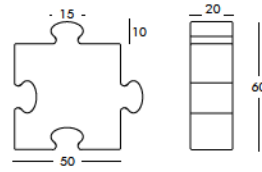

To order the item please use the following codes:

SD PUZ050: Polyethylene Standard
LP PUZ050: Polyethylene Lighting (indoor use only)
SL PUZ050: Polyethylene Lacquered

DIMENSIONS

Weight: 11 lb
Width (inches): 7.9"
Depth (inches): 23.6"
Height (inches): 23.6"