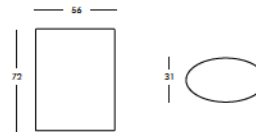

DIMENSIONS

Weight: 15.4 lb
Width (inches): 12.2"
Depth (inches): 22"
Height (inches): 28.3"

Jorge Najera

Fiaccola Ali Babà

GARDEN LAMP

Fiaccola, is a new lamp signed by SLIDE, extremely linear and suitable for contemporary furnishing trends. Fiaccola is available also for exterior, with a comfortable picket for gardens. To the innovation of colours and shapes, SLIDE adds a new texture to a versatile product. ed is available also in different versions: Globo, Cubo, Molly, Honey.