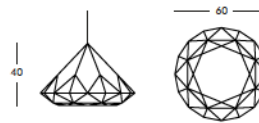

DIMENSIONS

Weight: 19.8 lb
Width (inches): 31.5"
Depth (inches): 39.4"
Height (inches): 31.5"

BJH060

DIAMOND SHAPED HANGING LAMP

FINISHES GROUP 4

Polyethylene Lighting: LA, LB, LC, LD, LL, LR, LS

To order the item please use the following codes:
SD BJH060: Polyethylene Lighting

DIMENSIONS

Weight: 6.6 lb
Height (inches): 15.7"
Diameter (inches): 23.6"

BJH100

DIAMOND SHAPED HANGING LAMP

FINISHES GROUP 4

Polyethylene Lighting: LA, LB, LC, LD, LL, LR, LS

To order the item please use the following codes:
SD BJH100: Polyethylene Lighting