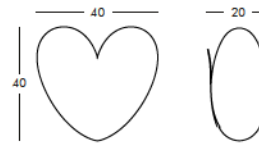

DIMENSIONS

Weight: 5.5 lb
Width (inches): 7.9"
Depth (inches): 15.7"
Height (inches): 15.7"

Manhattan

IRREGULAR SHAPED FLOOR LAMP

Manhattan is the new floor lamp that enriches the family of lamps of the SLIDE Collection. Irregular prism, surprises for its facets that give it a new image depending on the angle from which it is observed. Manhattan is thought for both residential, indoor and outdoor, and contract. (Manhattan won the HA+D Award in 2012)