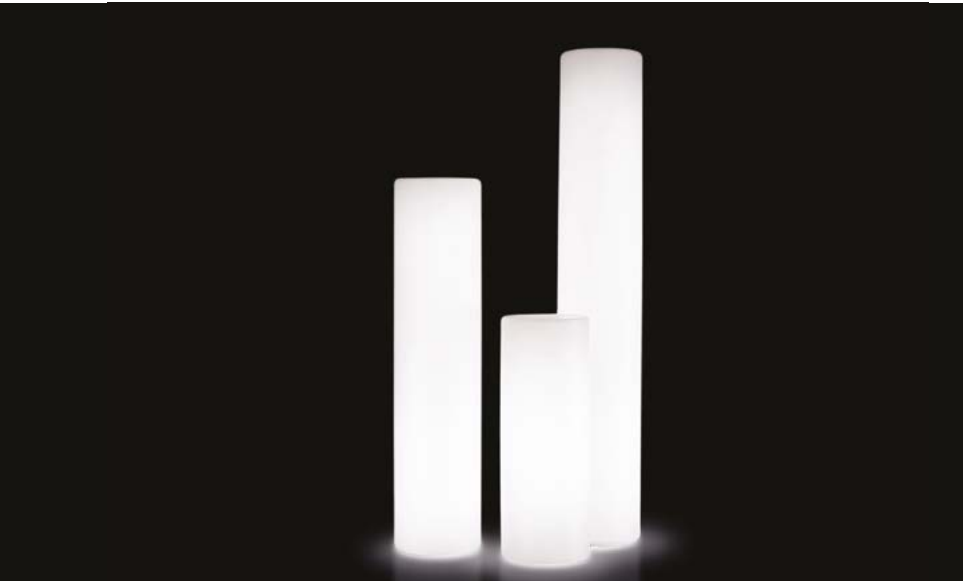

Weight: 11 lb
Width (inches): 17.7"
Depth (inches): 15.7"
Height (inches): 17.7"

complete list of versions/options also visible on our price list and on ad.dzineelements.com

FIT045

Fluo

FLOOR LIGHT

Simple and contemporary, FLUO glows of a sweet, sensual light. This column in white polyethylene immediately creates a lounge feel in a living room or bedroom. Fluo is available in different sizes and only in white.