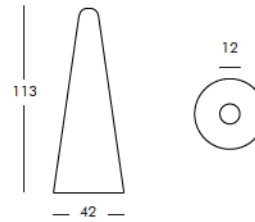

DIMENSIONS

Weight: 13.2 lb
Height (inches): 44.5"
Diameter (inches): 16.5"

complete list of versions/options also visible on our price list and on ad.dzineelements.com

CONO 110
CONO 150

CONO 150

FLOOR LAMP 20.9" Ø