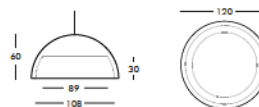

DIMENSIONS

Weight: 46.2 lb
Height (inches): 23.6"
Diameter (inches): 47"