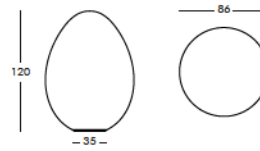

DIMENSIONS

Weight: 33 lb
Height (inches): 47.2"
Diameter (inches): 33.8"

complete list of
versions/options
also visible on
our price list and on
ad.dzineelements.com

DINO 120
DINO 160

DINO 160

FLOOR LAMP 46.1" Ø, 63" HIGH