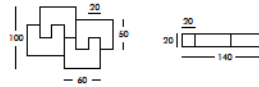

Pzl slot

SLO140

WALL LAMP

FINISHES GROUP 4

Polyethylene Lighting: LA, LB, LC, LD, LL, LR, LS

To order the item please use the following codes:

LP SLO140: Polyethylene Lighting

DIMENSIONS

Weight: 48.50 lb
Width (inches): 55.11"
Depth (inches): 7.87"
Height (inches): 39.37"

complete list of versions/options also visible on our price list and on ad.dzineelements.com

SLO140