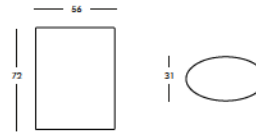

Ellisse

ELI071

FLOOR LAMP, INDOOR USE ONLY

FINISHES GROUP 4

Polyethylene Lighting matt: LA

To order the item please use the following codes:
LP ELI071: Polyethylene Lighting OUTDOOR matt

DIMENSIONS

Weight: 15.4 lb
Width (inches): 12.2"
Depth (inches): 22"
Height (inches): 28.3"