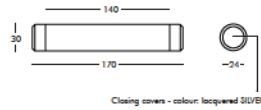

DIMENSIONS

Weight: 30.8 lb
Height (inches): 66.9"
Diameter (inches): 11.8"