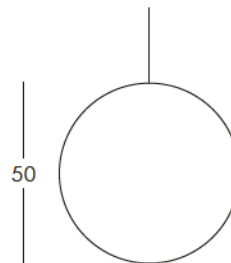

DIMENSIONS

Weight: 7.7 lb
Diameter (inches): 19.7"