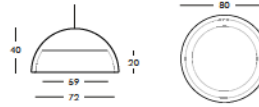

Weight: 22 lb
Height (inches): 15.6"
Diameter (inches): 31.4"

complete list of versions/options also visible on our price list and on ad.dzineelements.com

MOS081
MOS080
MOS121
MOS120
MOS201
MOS200

MOS080