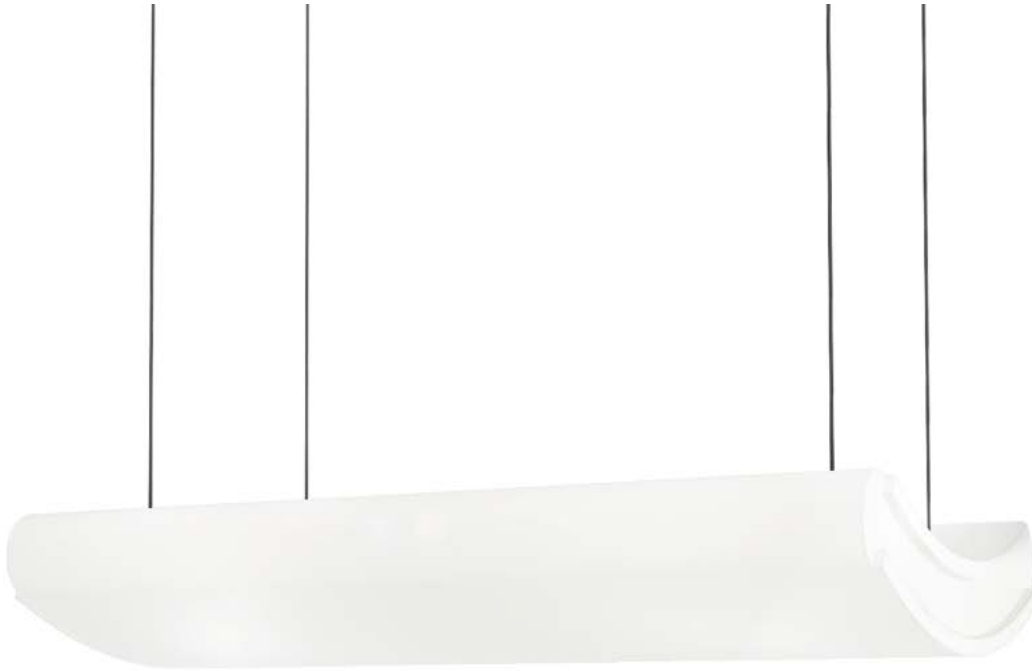

Giò Colonna Romano

Giò Wind

HANGING LAMP

Hanging lamp