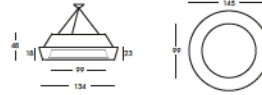

DIMENSIONS

Weight: 59.4 lb
Height (inches): 18.9"
Diameter (inches): 57"