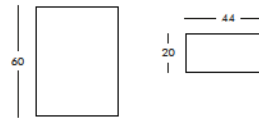

DIMENSIONS

Weight: 11 lb
Width (inches): 7.9"
Depth (inches): 17.3"
Height (inches): 23.6"