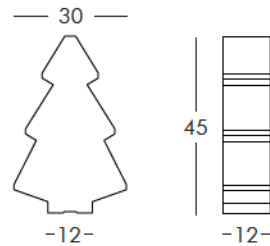

DIMENSIONS

Weight: 2.4 lb
Width (inches): 11.8"
Depth (inches): 4.7"
Height (inches): 17.7"