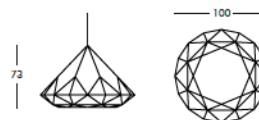

DIMENSIONS

Weight: 19.8 lb
Width (inches): 31.5"
Depth (inches): 39.4"
Height (inches): 31.5"

BJH060

DIAMOND SHAPED HANGING LAMP

FINISHES GROUP 4

Polyethylene Lighting: LA, LB, LC, LD, LL, LR, LS

To order the item please use the following codes:
SD BJH060: Polyethylene Lighting

DIMENSIONS

Weight: 6.6 lb
Height (inches): 15.7"
Diameter (inches): 23.6"

BJH100

DIAMOND SHAPED HANGING LAMP

FINISHES GROUP 4

Polyethylene Lighting: LA, LB, LC, LD, LL, LR, LS

To order the item please use the following codes:
SD BJH100: Polyethylene Lighting

DIMENSIONS

Weight: 19.8 lb
Height (inches): 28.7"
Diameter (inches): 39.3"

ELEGANT HANGING LAMP

BLN is the hanging lamp characterised by extreme formal simplicity and elegance. It fits discreetly into any kind of space. Cone-shaped, BLN features flowing, linear lines that enhance beautiful, eye-catching light effects.