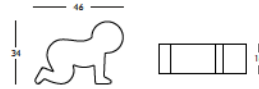

DIMENSIONS

Weight:	3.3 lb
Width (inches):	18.1"
Depth (inches):	63"
Height (inches):	13.4"

complete list of versions/options also visible on our price list and on ad.dzineelements.com

BBY045