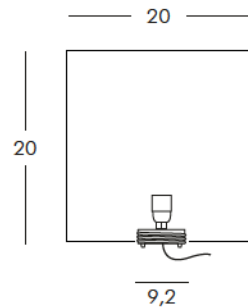

DIMENSIONS

Weight: 13.2 lb
Height (inches): 44.5"
Diameter (inches): 16.5"

complete list of versions/options also visible on our price list and on ad.dzineelements.com

CONO 110
CONO 150

CONO 150

FLOOR LAMP 20.9" Ø

DIMENSIONS

Weight: 1.5 lb
Width (inches): 7.9"
Depth (inches): 7.9"
Height (inches): 7.9"

complete list of versions/options also visible on our price list and on ad.dzineelements.com

CUBO 20
CUBO 25 LED
CUBO 30
CUBO 40
CUBO 50
CUBO 75