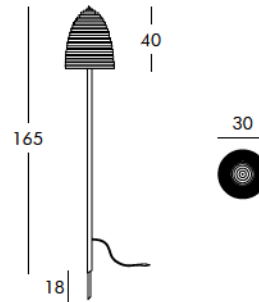

Fiaccola Honey

FCH131

FLOOR LAMP 65" HIGH

FINISHES GROUP 4

Polyethylene Lighting: LA

To order the item please use the following codes:
SD FCH131: Polyethylene Lighting

DIMENSIONS

Weight: 77.16 lb
Height (inches): 64.9"
Diameter (inches): 11.8"

DIMENSIONS

Weight: 8.89 lb
Height (inches): 72.8"
Diameter (inches): 11.8"

SLIDE Studio

Fiaccola Molly

GARDEN LAMP

Fiaccola, is a new lamp signed by SLIDE, extremely linear and suitable for contemporary furnishing trends. Fiaccola is available also for exterior, with a comfortable picket for gardens. To the innovation of colours and shapes, SLIDE adds a new texture to a versatile product. ed is available also in different versions: Ali Babà, Cubo, Globo, Honey.