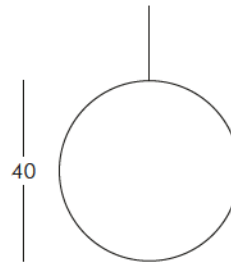

DIMENSIONS

Weight: 4.4 lb
Diameter (inches): 15.7"