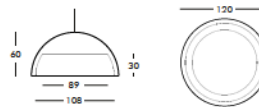

SD MOS080: Polyethylene Lighting
SL MOS080: Polyethylene Lacquered

DIMENSIONS

Weight: 22 lb
Height (inches): 15.6"
Diameter (inches): 31.4"

MOS121

HANGING LAMP Ø 47"

FINISHES GROUP 4

Polyethylene Standard: FB, FC, FD, FE, FG, FH, FR, FT

To order the item please use the following codes:

SD MOS121: Polyethylene Standard

DIMENSIONS

Weight: 46.2 lb
Height (inches): 23.6"
Diameter (inches): 47"

MOS120

HANGING LAMP Ø 47"

FINISHES GROUP 4

Polyethylene Lighting: LA
Polyethylene Lacquered: QA/MF, QB/MQ, QC/MP, QD/MN, QG/MK, QH/MI, QM/MY, QO/MZ, QR/MW, QS/MX