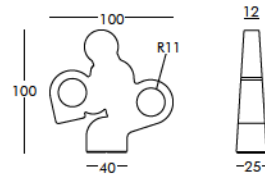

There

THE100

FLOOR LAMP-SCULPTURE

FINISHES GROUP 4

Polyethylene Lighting: LA, LB, LC, LD, LL, LR, LS
Polyethylene Lacquered: QA/MF, QB/MO,
QC/MP, QD/MN, QG/MK, QH/MI, QM/MY,
QO/MZ, QR/MW, QS/MX

To order the item please use the following
codes:
LP THE100: Polyethylene Lighting (indoor use
only)
SL THE100: Polyethylene Lacquered

DIMENSIONS

Weight: 19.8 lb
Width (inches): 39.4"
Depth (inches): 9.8"
Height (inches): 39.4"

complete list of
versions/options
also visible on
our price list and on
ad.dzineelements.com

THE100