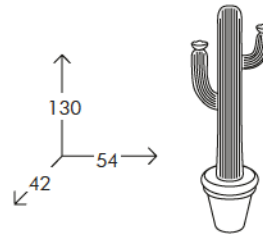

Cactus

CAC130

FLOOR LAMP

FINISHES GROUP 4

Polyethylene Lighting: LA, LR
STANDARD (POT): FB, FC, FD, FR

To order the item please use the following codes:

LP CAC130: Polyethylene Lighting

DIMENSIONS

Weight:	12.10 lb
Width (inches):	21.2"
Depth (inches):	16.5"
Height (inches):	47.6"

complete list of versions/options also visible on our price list and on ad.dzineelements.com

CAC130