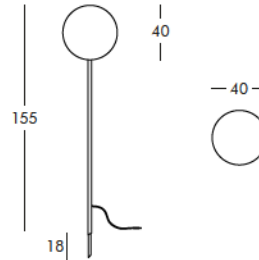

Weight: 8.81 lb
Height (inches): 61.02"
Diameter (inches): 15.7"

complete list of versions/options also visible on our price list and on ad.dzineelements.com

FCG131
FCG151

FCG151

FLOOR LAMP 68.9" HIGH

FINISHES GROUP 4