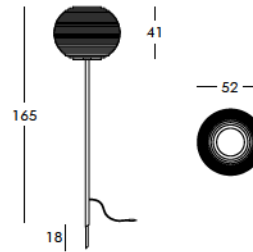

DIMENSIONS

Weight: 8.89 lb
Height (inches): 72.8"
Diameter (inches): 11.8"

SLIDE Studio

Fiaccola Molly

GARDEN LAMP

Fiaccola, is a new lamp signed by SLIDE, extremely linear and suitable for contemporary furnishing trends. Fiaccola is available also for exterior, with a comfortable picket for gardens. To the innovation of colours and shapes, SLIDE adds a new texture to a versatile product. ed is available also in different versions: Ali Babà, Cubo, Globo, Honey.

Fiaccola Molly

FCM131

FLOOR LAMP 6.5" HIGH

FINISHES GROUP 4

Polyethylene Lighting: LA

To order the item please use the following codes:
SD FCM131: Polyethylene Lighting

DIMENSIONS

Weight: 13.2 lb
Height (inches): 64.9"
Diameter (inches): 20.4"