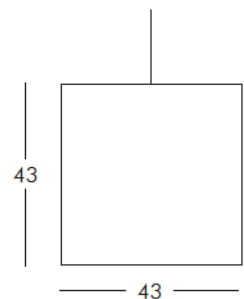

LP CUH030: Polyethylene Lighting OUTDOOR matt

DIMENSIONS

Weight:	5.3 lb
Width (inches):	11.8"
Depth (inches):	11.8"
Height (inches):	11.8"

CUBO 40

HANGING LAMP, DIM. 16.9" X 16.9" X 16.9"

FINISHES GROUP 4

Polyethylene Lighting matt INDOOR: LA
Polyethylene Lighting matt OUTDOOR: LA

To order the item please use the following codes:

LP CUI040: Polyethylene Lighting INDOOR matt

LP CUH040: Polyethylene Lighting OUTDOOR matt

DIMENSIONS

Weight:	9 lb
Width (inches):	16.9"
Depth (inches):	16.9"
Height (inches):	16.9"