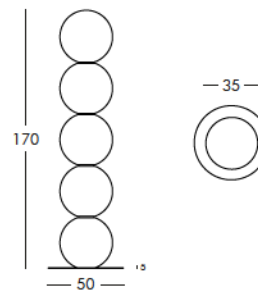

DIMENSIONS

Weight: 46.2 lb
Height (inches): 66.9"
Diameter (inches): 19.7"