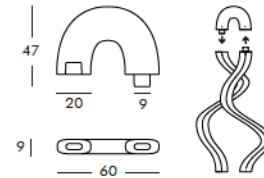

DNA060

DNA CONNECTION

FINISHES GROUP 4

Polyethylene Lighting: LA

To order the item please use the following codes:

LP DNA060: Polyethylene Lighting

DIMENSIONS

Weight: 5.5 lb
Width (inches): 23.6"
Depth (inches): 18.5"
Height (inches): 3.5"