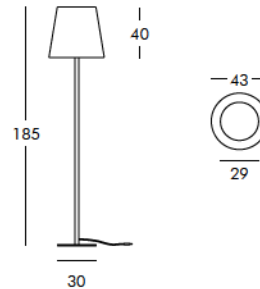

DIMENSIONS

Weight: 22 lb
Height (inches): 72.8"
Diameter (inches): 16.9"