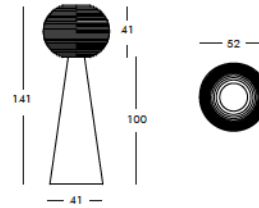

Weight: 22 lb
Height (inches): 55.5"
Diameter (inches): 20.9"

complete list of versions/options also visible on our price list and on ad.dzineelements.com

PVM140

PVM141

PVM141

FLOOR LAMP FOR INDOOR AND OUTDOOR USE