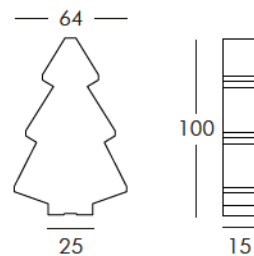

DIMENSIONS

Weight: 11 lb
Width (inches): 25.2"
Depth (inches): 5.9"
Height (inches): 39"