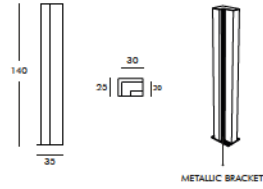

Brick

BRK140

FLOOR LAMP 55.1" HIGH

FINISHES GROUP 4

Polyethylene Lighting: LA

To order the item please use the following codes:

SD BRK140: Polyethylene Lighting

DIMENSIONS

Weight:	35.2 lb
Width (inches):	13.7"
Depth (inches):	9.8"
Height (inches):	55.1"