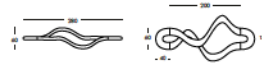

DIMENSIONS

Weight:	44 lb
Width (inches):	110.2"
Depth (inches):	51.2"
Height (inches):	23.6"