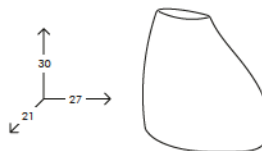

Weight:	2.4 lb
Width (inches):	10.5"
Depth (inches):	8.2"
Height (inches):	11.7"

complete list of versions/options also visible on our price list and on ad.dzineelements.com

NOT030

Defne Koz

Nuvola hanging