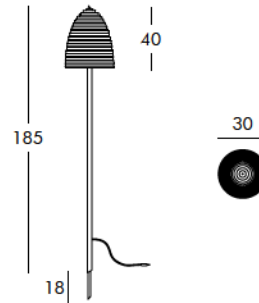

Fiaccola Honey

FCH131

FLOOR LAMP 65" HIGH

FINISHES GROUP 4

Polyethylene Lighting: LA

To order the item please use the following codes:
SD FCH131: Polyethylene Lighting

DIMENSIONS

Weight: 77.16 lb
Height (inches): 64.9"
Diameter (inches): 11.8"

DIMENSIONS

Weight: 8.89 lb
Height (inches): 72.8"
Diameter (inches): 11.8"

SLIDE Studio

Fiaccola Molly

GARDEN LAMP

Fiaccola, is a new lamp signed by SLIDE, extremely linear and suitable for contemporary furnishing trends. Fiaccola is available also for exterior, with a comfortable picket for gardens. To the innovation of colours and shapes, SLIDE adds a new texture to a versatile product. ed is available also in different versions: Ali Babà, Cubo, Globo, Honey.