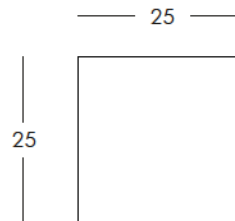

DIMENSIONS

Weight: 1.5 lb
Width (inches): 7.9"
Depth (inches): 7.9"
Height (inches): 7.9"

complete list of versions/options also visible on our price list and on ad.dzineelements.com

CUBO 20
CUBO 25 LED
CUBO 30
CUBO 40
CUBO 50
CUBO 75

Weight: 2.9 lb
Width (inches): 9.8"
Depth (inches): 9.8"
Height (inches): 9.8"

CUBO 30

FLOOR LAMP, DIM. 11.8" X 11.8" X 11.8"

FINISHES GROUP 4

Polyethylene Lighting matt INDOOR: LA
Polyethylene Lighting matt OUTDOOR: LA
Polyethylene Lighting glossy LED: LA