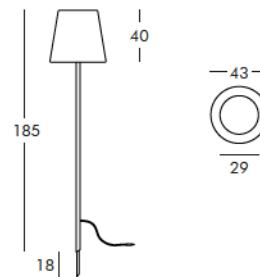

DIMENSIONS

Weight: 11 lb
Height (inches): 72.8"
Diameter (inches): 16.9"

FCA153

FLOOR LAMP 78.7" HIGH

FINISHES GROUP 4

Polyethylene Lighting: LA

To order the item please use the following codes:
SD FCA153: Polyethylene Lighting