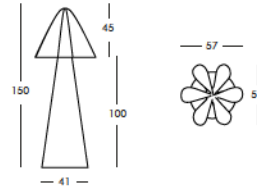

Pivot Manteau

PVT140

FLOOR LAMP FOR INDOOR USE ONLY

FINISHES GROUP 4

Polyethylene Lighting: LA

To order the item please use the following codes:

LP PVT140: Polyethylene Lighting

DIMENSIONS

Weight: 19.8 lb
Width (inches): 22.4"
Depth (inches): 22.4"
Height (inches): 59"