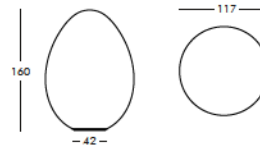

DIMENSIONS

Weight: 55.1 lb
Height (inches): 63"
Diameter (inches): 46.1"