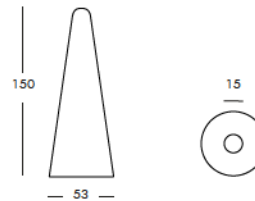

DIMENSIONS

Weight: 19.8 lb
Height (inches): 59"
Diameter (inches): 20.9"