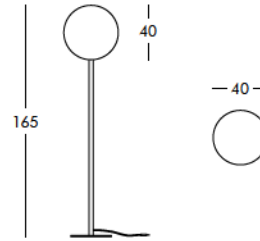

Weight: 19.8 lb
Height (inches): 65"
Diameter (inches): 15.7"

complete list of versions/options also visible on our price list and on ad.dzineelements.com

FCG130
FCG150

FCG150

FLOOR LAMP 68.9" HIGH

FINISHES GROUP 4