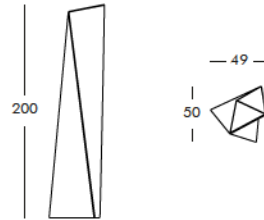

Manhattan

MAN190

FLOOR LAMP FOR INDOOR USE ONLY

FINISHES GROUP 4

Polyethylene Lighting: LA

To order the item please use the following codes:

SD MAN190: Polyethylene Lighting

DIMENSIONS

Weight: 24.2 lb
Width (inches): 19.7"
Depth (inches): 19.3"
Height (inches): 78.7"