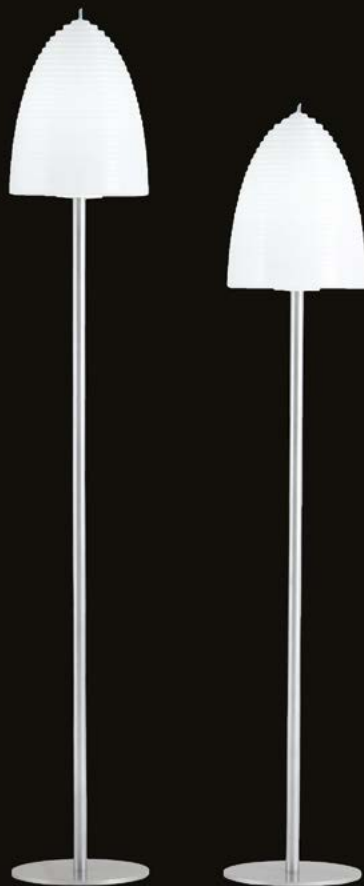

Weight: 19.8 lb
Height (inches): 65"
Diameter (inches): 15.7"

complete list of versions/options also visible on our price list and on ad.dzineelements.com

FCG130
FCG150

FCG150

FLOOR LAMP 68.9" HIGH

FINISHES GROUP 4

Polyethylene Lighting: LA

To order the item please use the following codes:

SD FCG150: Polyethylene Lighting

DIMENSIONS

Weight: 21.2 lb
Height (inches): 68.9"
Diameter (inches): 15.7"

Giò Colonna Romano

Piantana Honey

FLOOR LAMP

Piantana Honey is the new lamp for indoor signed by SLIDE, extremely linear and suitable for contemporary furnishing trends. Piantana Honey has a foot-hold in a circular shape perfect for living ambient. To the innovation of colours and shapes, SLIDE adds a new texture to a versatile product. Piantana is available in different versions: Cubo, Ali Baba, Molly, Globo.