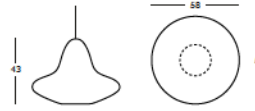

Weight: 5.5 lb
Height (inches): 16.9"
Diameter (inches): 22.8"

complete list of versions/options also visible on our price list and on ad.dzineelements.com

SUN060

Alessandro Mendini

There

CONCURVE FLOOR LAMP OR BENCH