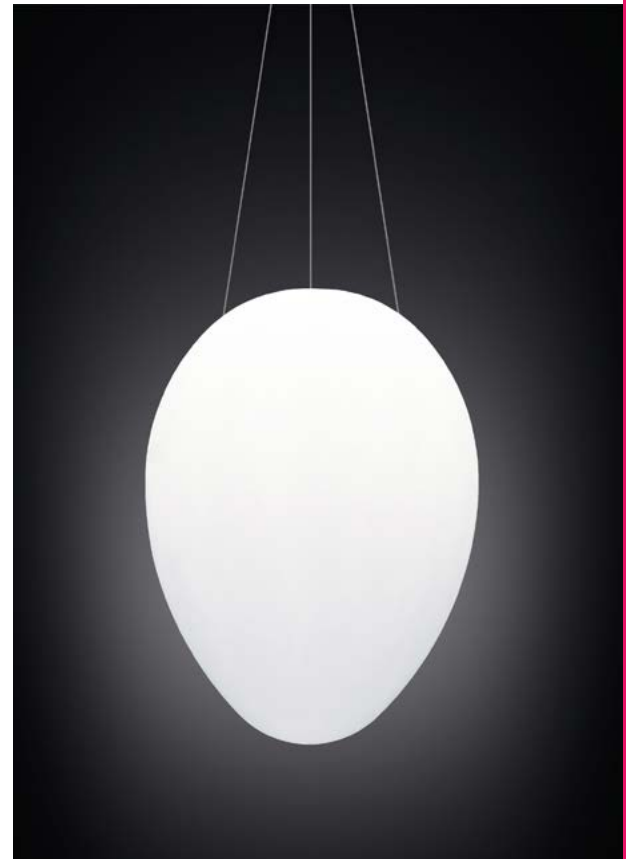

Daive is the luminous version of Michelangelo's David sculpture. Its pop feel perfectly fits in contemporary spaces. Made of polyethylene, is available in the iconic luminous white colour.

Davide

DAV045

LP DAV045: Polyethylene Lighting
SL DAV045: Polyethylene Lacquered

DIMENSIONS

Weight:	2.2 lb
Width (inches):	11.8"
Depth (inches):	13.8"
Height (inches):	17.7"

complete list of
versions/options
also visible on
our price list and on
ad.dzineelements.com

DAV045

Dino

EGG SHAPED LAMP

Dino is an oversize egg made of polyethylene, characterised by elegant lines. It is designed to be put on the floor and to add a playful mood to any space.

Dino

DINO 120

FLOOR LAMP 33.8" Ø, 47.2" HIGH

DIMENSIONS

Weight: 33 lb
Height (inches): 47.2"
Diameter (inches): 33.8"

complete list of
versions/options
also visible on
our price list and on
ad.dzineelements.com

DINO 120
DINO 160

DINO 160

FLOOR LAMP 46.1" Ø, 63" HIGH