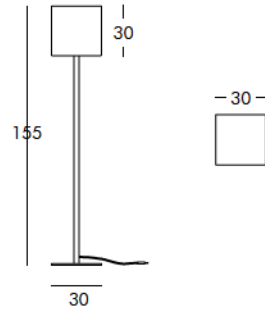

Piantana Cubo

FCC130

FLOOR LAMP 61" HIGH

FINISHES GROUP 4

Polyethylene Lighting: LA

To order the item please use the following codes:

SD FCC130: Polyethylene Lighting

DIMENSIONS

Weight:	20.7 lb
Width (inches):	11.7"
Depth (inches):	11.7"
Height (inches):	61"