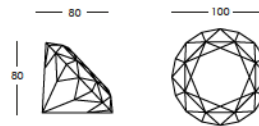

DIMENSIONS

Weight: 19.8 lb
Width (inches): 31.5"
Depth (inches): 39.4"
Height (inches): 31.5"

BJH060

DIAMOND SHAPED HANGING LAMP

FINISHES GROUP 4

Polyethylene Lighting: LA, LB, LC, LD, LL, LR, LS

To order the item please use the following codes:
SD BJH060: Polyethylene Lighting