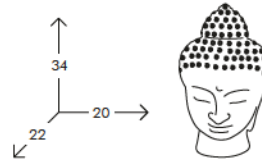

To order the item please use the following codes:

LA BUD035: Polyethylene Lighting LED

LP BUD035: Polyethylene Lighting (indoor use only)

SL BUD035: Polyethylene Lacquered

DIMENSIONS

Weight:	1.5 lb
Width (inches):	7.9"
Depth (inches):	8.7"
Height (inches):	13.4"