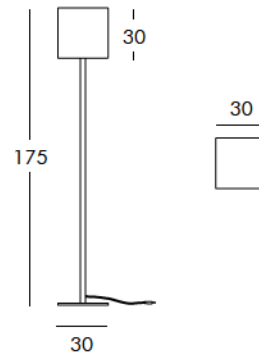

DIMENSIONS

Weight:	22 lb
Width (inches):	11.7"
Depth (inches):	11.7"
Height (inches):	68.9"