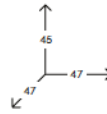

Dal

DAL045

BALL-SHAPED TABLE LAMP

FINISHES GROUP 4

Polyethylene Lighting: LA, LB, LC, LD, LL, LR, LS

To order the item please use the following codes:

SD DAL045: Polyethylene Lighting

DIMENSIONS

Weight: 11 lb
Width (inches): 18.5"
Depth (inches): 18.5"
Height (inches): 17.7"

complete list of versions/options also visible on our price list and on ad.dzineelements.com

DAL045