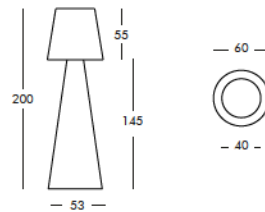

DIMENSIONS

Weight: 33 lb
Height (inches): 78.7"
Diameter (inches): 23.6"