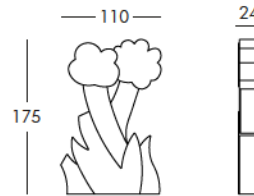

DIMENSIONS

Weight: 44.09 lb
Width (inches): 43.3"
Depth (inches): 9.45"
Height (inches): 68.9"

To order the item please use the following codes:

SD FLO180: Polyethylene Lighting

SL FLO180: Polyethylene Lacquered

FLV001

ASSEMBLY KIT

DIMENSIONS

FINISHES GROUP 4

Assembly Kit

To order the item please use the following codes:

SD FLV001: Assembly Kit