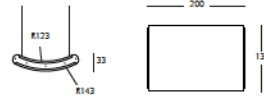

Giò Wind

GWH200

HANGING LAMP

FINISHES GROUP 4

Polyethylene Lighting: LA

To order the item please use the following codes:

SD GWH200: Polyethylene Lighting

DIMENSIONS

Weight:	88 lb
Width (inches):	53.5"
Depth (inches):	13"
Height (inches):	78.7"

complete list of versions/options also visible on our price list and on ad.dzineelements.com

GWH200