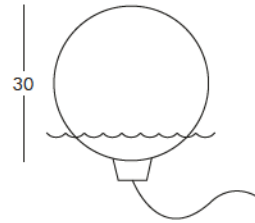

Acquaglobo

ACQUAGLOBO 30

FLOATING LAMP 11.8" Ø

FINISHES GROUP 4

Polyethylene Lighting IP68 glossy: LA

To order the item please use the following codes:
LP SFG030: Polyethylene Lighting IP68 glossy

DIMENSIONS

Weight: 3.7 lb
Diameter (inches): 11.8"