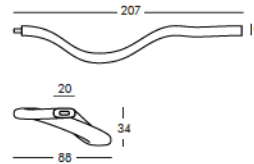

Dna

DNA200

HANGING LAMP

FINISHES GROUP 4

Polyethylene Lighting: LA

To order the item please use the following codes:

LP DNA200: Polyethylene Lighting

DIMENSIONS

Weight: 15.4 lb
Width (inches): 81.5"
Depth (inches): 34.6"
Height (inches): 13.4"

complete list of versions/options also visible on our price list and on ad.dzineelements.com

DNA200
DNA060
TFL001A
TFL001T
TFL001D
TFL001L

DNA060

DNA CONNECTION

FINISHES GROUP 4

Polyethylene Lighting: LA

To order the item please use the following codes:

LP DNA060: Polyethylene Lighting