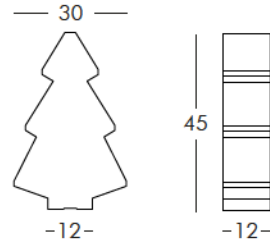

Lighttree

TRE045

FLOOR LAMP 17.7" HIGH, INDOOR USE ONLY

FINISHES GROUP 4

Polyethylene Lacquered: QA/MF, QB/MO, QC/MP, QD/MN, QG/MK, QH/MI, QM/MY, QO/MZ, QR/MW, QS/MX

To order the item please use the following codes:

SL TRE045: Polyethylene Lacquered

DIMENSIONS

Weight: 2.4 lb
Width (inches): 11.8"
Depth (inches): 4.7"
Height (inches): 17.6"