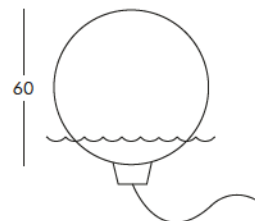

DIMENSIONS

Weight: 5.9 lb
Height (inches): 9.8"
Diameter (inches): 19.7"

½ GLOBO 60

FLOOR LAMP 23.6" Ø, 11.8" HIGH

FINISHES GROUP 4

Polyethylene Lighting matt INDOOR: LA
Polyethylene Lighting matt OUTDOOR: LA

ACQUAGLOBO 60

FLOATING LAMP 23.6" Ø

FINISHES GROUP 4

Polyethylene Lighting IP68 glossy: LA

To order the item please use the following codes:
LP SFG060: Polyethylene Lighting IP68 glossy

DIMENSIONS

Weight: 11.5 lb
Diameter (inches): 23.6"