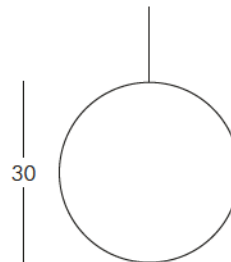

DIMENSIONS

Weight: 2.6 lb
Diameter (inches): 11.8"

complete list of versions/options also visible on our price list and on ad.dzineelements.com

GLOBO 30
GLOBO 40
GLOBO 50
GLOBO 60
GLOBO 70
GLOBO 80
GLOBO 120
GLOBO 200