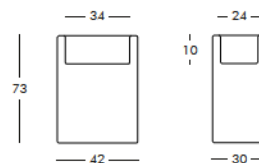

DIMENSIONS

Weight: 6.6 lb
Width (inches): 7.9"
Depth (inches): 7.9"
Height (inches): 15.7"

complete list of versions/options also visible on our price list and on ad.dzineelements.com

BASE 40
BASE 60
BASE 70

DIMENSIONS

Weight: 11 lb
Width (inches): 7.9"
Depth (inches): 17.3"
Height (inches): 23.6"

BASE 70

FLOOR LAMP 28.7" HIGH

FINISHES GROUP 4

Polyethylene Lighting glossy INDOOR: LA
Polyethylene Lighting glossy OUTDOOR: LA

To order the item please use the following codes:

LP BAS070: Polyethylene Lighting glossy - base
I1: indoor use only
LP BAE070: Polyethylene Lighting glossy - base
E1

DIMENSIONS

Weight: 15.4 lb
Width (inches): 11.8"
Depth (inches): 16.5"
Height (inches): 28.7"