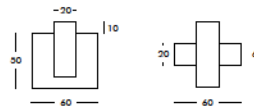

complete list of versions/options also visible on our price list and on ad.dzineelements.com

PZL060

Giò Colonna Romano

PZL Slot

CONTEMPORARY LAMP

PZL Slot is composed of four identical U-shaped modules that interlock as puzzle pieces. As a lamp, PZL Slot livens up contemporary spaces and brings on good memories to all Tetris fans. (PZL Slot won the HA+D Award in 2012)