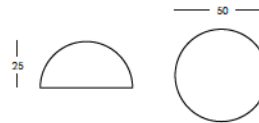

LP MSE041: Polyethylene Lighting matt INDOOR
- base I3: indoor use only
LP MSF041: Polyethylene Lighting matt
OUTDOOR - base E3
LA MSE040: Polyethylene Lighting matt LED

DIMENSIONS

Weight: 3.5 lb
Height (inches): 7.9"
Diameter (inches): 15.7"

DIMENSIONS

Weight: 5.9 lb
Height (inches): 9.8"
Diameter (inches): 19.7"

½ GLOBO 60

FLOOR LAMP 23.6" Ø, 11.8" HIGH

FINISHES GROUP 4

Polyethylene Lighting matt INDOOR: LA
Polyethylene Lighting matt OUTDOOR: LA