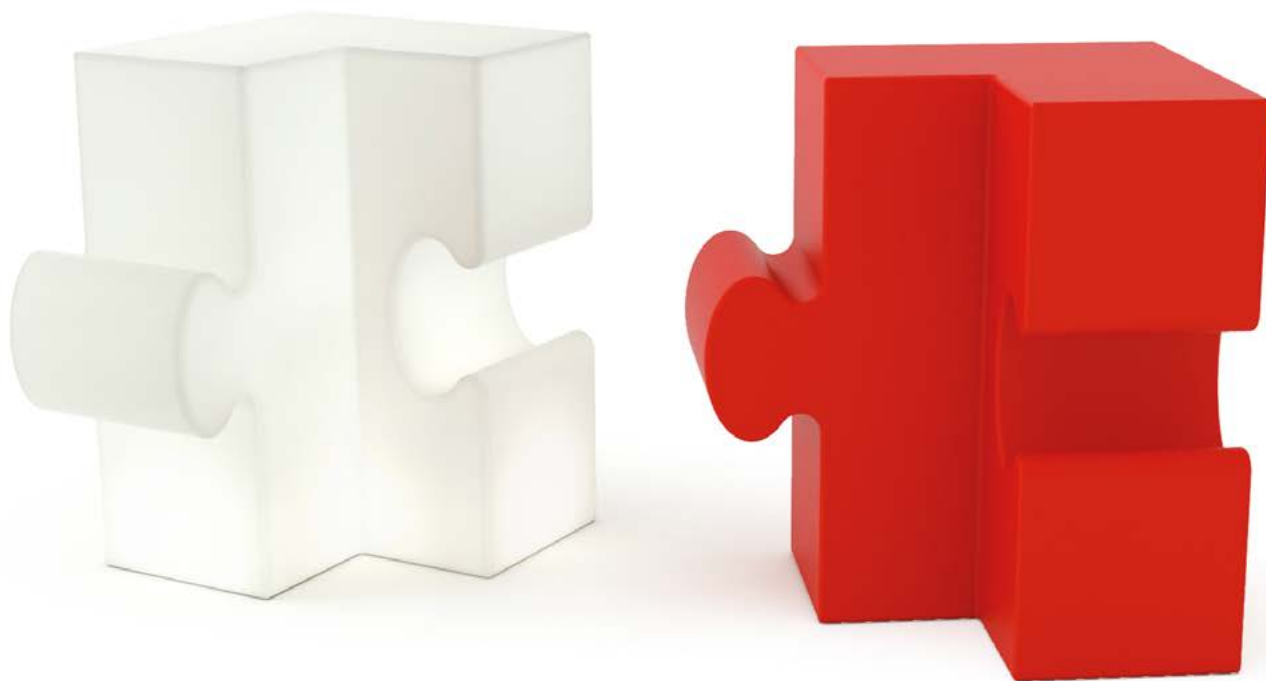

SLIDE Studio

Puzzle Corner