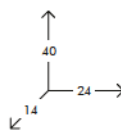

Weight: 2.6 lb
Width (inches): 9.4"
Depth (inches): 5.5"
Height (inches): 15.7"

complete list of versions/options also visible on our price list and on ad.dzineelements.com

ORP040

Karim Rashid

Juxt

HANGING LAMP