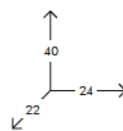

To order the item please use the following
codes:

LA ORS040: Polyethylene Lighting LED

LP ORS040: Polyethylene Lighting (indoor use
only)

SL ORS040: Polyethylene Lacquered

DIMENSIONS

Width (inches): 9.4"
Depth (inches): 8.7"
Height (inches): 15.7"