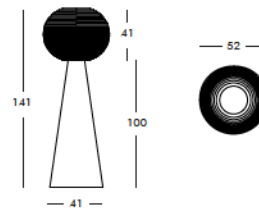

DIMENSIONS

Weight: 22 lb
Height (inches): 55.5"
Diameter (inches): 20.9"