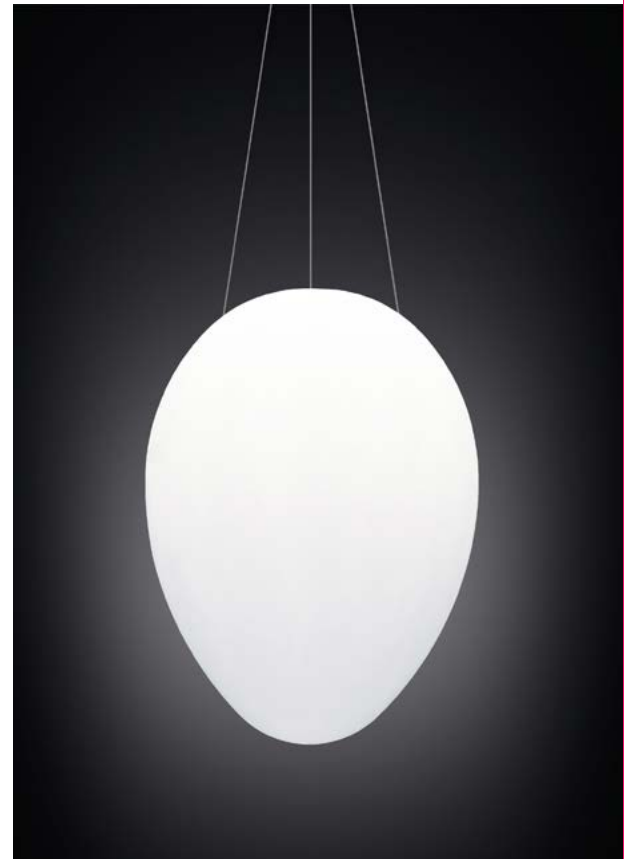

DIMENSIONS

Weight: 33 lb
Height (inches): 47.2"
Diameter (inches): 33.8"

complete list of
versions/options
also visible on
our price list and on
ad.dzineelements.com

DINO 120
DINO 160

DINO 160

FLOOR LAMP 46.1" Ø, 63" HIGH

DIMENSIONS

Weight: 55.1 lb
Height (inches): 63"
Diameter (inches): 46.1"

Dino

EGG SHAPED LAMP

Dino is an oversize egg made of polyethylene, characterised by elegant lines. It is designed to be put on the floor and to add a playful mood to any space.