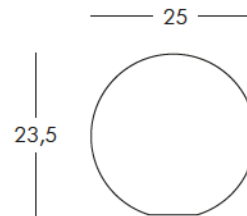

Globo

GLOBO 25

TABLE LAMP 9.8" Ø

FINISHES GROUP 4

Polyethylene Lighting matt LED: LA

To order the item please use the following codes:
LA SFE025: Polyethylene Lighting matt LED

DIMENSIONS

Weight: 1.5 lb
Height (inches): 9.1"
Diameter (inches): 9.8"