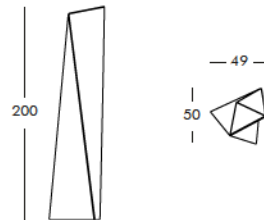

DIMENSIONS

Weight: 24.2 lb
Width (inches): 19.7"
Depth (inches): 19.3"
Height (inches): 78.7"