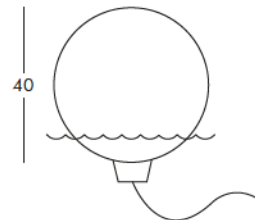

DIMENSIONS

Weight: 5.9 lb
Height (inches): 9.8"
Diameter (inches): 19.7"

½ GLOBO 60

FLOOR LAMP 23.6" Ø, 11.8" HIGH

FINISHES GROUP 4

Polyethylene Lighting matt INDOOR: LA
Polyethylene Lighting matt OUTDOOR: LA

ACQUAGLOBO 40

FLOATING LAMP 15.7" Ø

FINISHES GROUP 4

Polyethylene Lighting IP68 glossy: LA

To order the item please use the following codes:
LP SFG040: Polyethylene Lighting IP68 glossy

DIMENSIONS

Weight: 5.5 lb
Diameter (inches): 15.7"