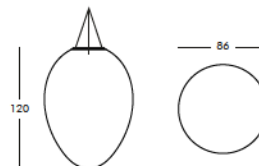

Weight: 33 lb
Height (inches): 47.2"
Diameter (inches): 33.8"

complete list of versions/options also visible on our price list and on ad.dzineelements.com

DINO 120
DINO 160

DINO 160

HANGING LAMP, DIM. 46.1" Ø, H 63"