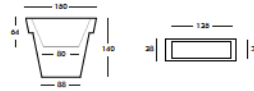

DIMENSIONS

Weight: 66 lb
Width (inches): 59"
Depth (inches): 14.9"
Height (inches): 55.1"

complete list of versions/options also visible on our price list and on ad.dzineelements.com

ILV140
FLO180
FLV001