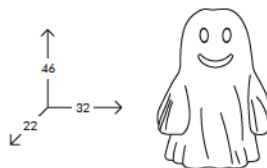

complete list of versions/options also visible on our price list and on ad.dzineelements.com

FAN040

SLIDE Studio

Sirio

STAR SHAPED LAMP

Sirio is a hanging lamp in the shape of a six-pointed star, perfect to decorate both indoor and outdoor spaces. Sirio grants a touch of originality in furnishing home and public spaces, especially at Christmas. It is also available as a stool.