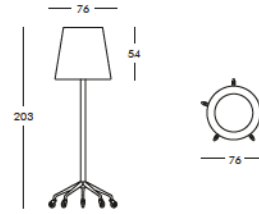

Roller lamp

RLL200

FLOOR LAMP

FINISHES GROUP 4

Polyethylene Lighting: LA

To order the item please use the following codes:
LP RLL200: Polyethylene Lighting

DIMENSIONS

Weight: 33 lb
Height (inches): 79.92"
Diameter (inches): 29.92"