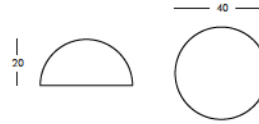

LP MSE041: Polyethylene Lighting matt INDOOR
- base I3: indoor use only
LP MSF041: Polyethylene Lighting matt
OUTDOOR - base E3
LA MSE040: Polyethylene Lighting matt LED

DIMENSIONS

Weight: 3.5 lb
Height (inches): 7.9"
Diameter (inches): 15.7"