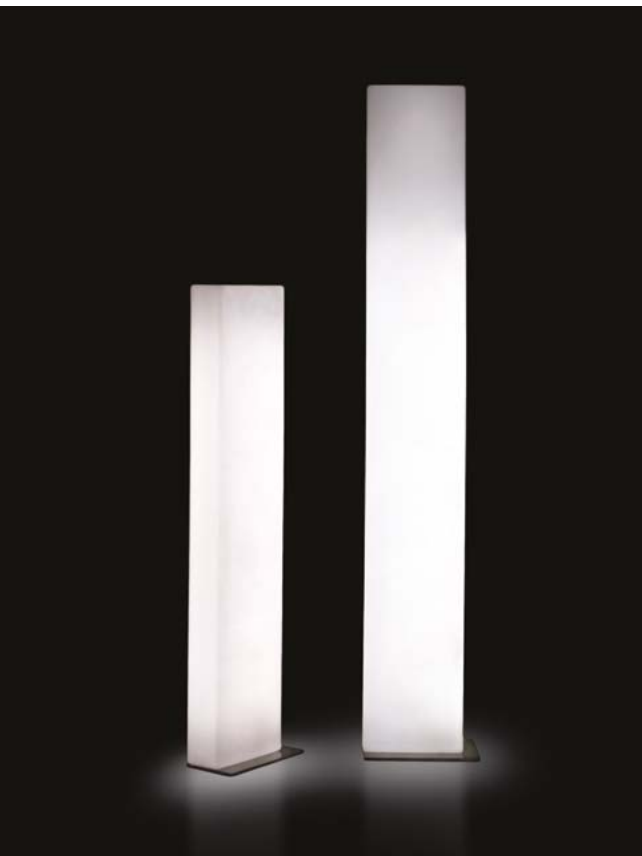

LP XPH050: Polyethylene Lighting
SL XPH050: Polyethylene Lacquered

DIMENSIONS

Weight: 16.5 lb
Height (inches): 19.8"
Diameter (inches): 31.5"

Maurizio Duranti

Brick

ESSENTIAL FLOOR LAMP

Brick is a luminous column with a geometrical shape that suits any kind of space. Its essential lines and white colour enhance its elegance. Brick features a black-lacquered metal base. It comes in two sizes, thus broadening the furnishing options. Brick livens up contemporary and traditional spaces alike.