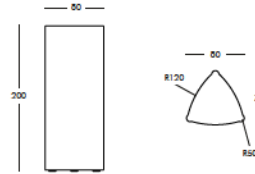

City

CIT200

**DISPLAY IN POLYETHYLENE, LIGHTING,
DIM. 31.5" X 29.9" X 78.7"**

FINISHES GROUP 4

Polyethylene Lighting: LA

To order the item please use the following
codes:

SD CIT200: Polyethylene Lighting

DIMENSIONS

Weight:	59.5 lb
Width (inches):	29.9"
Depth (inches):	31.5"
Height (inches):	78.7"

complete list of
versions/options
also visible on
our price list and on
ad.dzineelements.com

CIT200