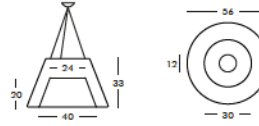

DIMENSIONS

Weight: 19.8 lb
Height (inches): 28.7"
Diameter (inches): 39.3"

ELEGANT HANGING LAMP

BLN is the hanging lamp characterised by extreme formal simplicity and elegance. It fits discreetly into any kind of space. Cone-shaped, BLN features flowing, linear lines that enhance beautiful, eye-catching light effects.

LP XPH035: Polyethylene Lighting
SL XPH035: Polyethylene Lacquered

DIMENSIONS

Weight: 7.7 lb
Height (inches): 13"
Diameter (inches): 22"

complete list of versions/options also visible on our price list and on ad.dzineelements.com