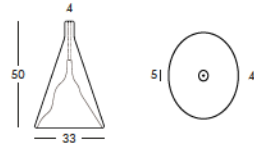

To order the item please use the following codes:

SD JUX050: Polyethylene Standard & FU

LP JUX050: Polyethylene Lighting & LU

SL JUX050: Polyethylene Lacquered

DIMENSIONS

Weight:	4.4 lb
Width (inches):	16.1"
Depth (inches):	13"
Height (inches):	19.7"