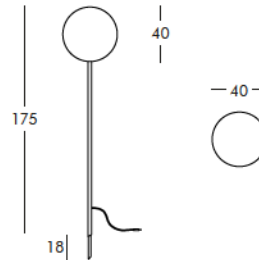

Polyethylene Lighting: LA

To order the item please use the following codes:

SD FCG151: Polyethylene Lighting

DIMENSIONS

Weight: 9.92 lb
Height (inches): 68.8"
Diameter (inches): 15.7"

SLIDE Studio

Fiaccola Honey