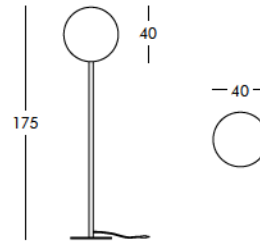

DIMENSIONS

Weight: 21.2 lb
Height (inches): 68.9"
Diameter (inches): 15.7"