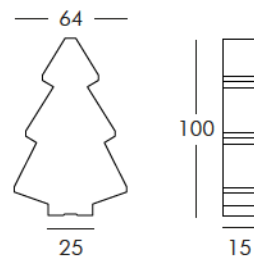

FINISHES GROUP 4

Polyethylene Lighting: LA, LD, LR

To order the item please use the following codes:

SD TRF100: Polyethylene Lighting

DIMENSIONS

Weight: 11 lb
 Width (inches): 25.2"
 Depth (inches): 5.9"
 Height (inches): 39"