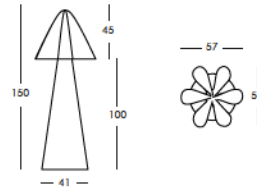

FINISHES GROUP 4

Polyethylene Lighting: LA

To order the item please use the following codes:

LP PVT141: Polyethylene Lighting

DIMENSIONS

Weight: 19.8 lb
Width (inches): 22.4"
Depth (inches): 22.4"
Height (inches): 59"