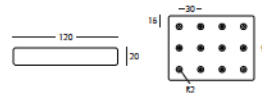

DIMENSIONS

Weight:	44 lb
Width (inches):	47.2"
Depth (inches):	35.4"
Height (inches):	7.9"