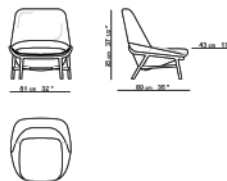

Graded in Fabric programs also available with Kvadrat, Camira Ultra Fabrics and more, please ask a representative for assistance

DIMENSIONS

Weight:	61,73 lb
Width (inches):	32"
Depth (inches):	35"
Height (inches):	38.25"
Seat height (inches):	17"
COM (yrd):	5,46
COL (sqf):	102,26