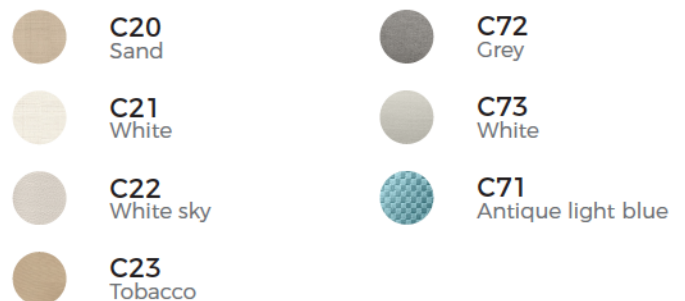

M6
Red

M2
Graphite

M7
Green apple

M3
Dove

M8
Green olive

M4
Yellow

M9
Blue

M5
Orange

Textilene

T1
White

T3
Silver/black

T2
Dove

T6
Coffee

Wicker

W5
Dark fiber flat

W6
White washed fiber

Wood

Wicker spider

Cleo fabric

Milo fabric

Pad fabric

Finishes

GROUP 3

Tender fabric

Stripe fabric

- | | |
|---|---|
|  C24
Natte white |  C27
White |
|  C25
Grey |  C26
Taupe |
|  B3
Grey |  B4
Taupe |

Breez 2.0 fabric

- | |
|---|
|  C82
White |
|---|

Astor fabric

- | | |
|--|--|
|  C46
Bone sky |  C81
Grey |
|--|--|