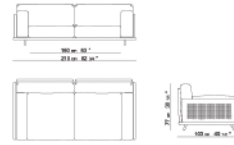

Graded in Fabric programs also available with Kvadrat, Camira Ultra Fabrics and more, please ask a representative for assistance

DIMENSIONS

Weight: 198,42 lb
Width (inches): 82.75"
Depth (inches): 40.50"
Height (inches): 30.25"
Seat height (inches): 15.75"
Arm height (inches): 22.50"
COM (yrd): 11,15
COL (sqf): 156,07