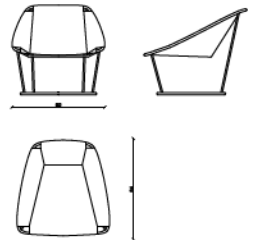

Graded in Fabric programs also available with Kvadrat, Camira Ultra Fabrics and more, please ask a representative for assistance

DIMENSIONS

Weight: 30,86 lb
Width (inches): 32.25"
Depth (inches): 33"
Height (inches): 30.75"
Seat height (inches): 15"