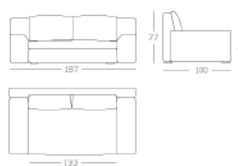

Graded in Fabric programs also available with Kvadrat, Camira Ultra Fabrics and more, please ask a representative for assistance

DIMENSIONS

Width (inches): 45.25"
Depth (inches): 39.50"
Height (inches): 30.25"
Seat width (inches): 24,5"
Seat height (inches): 15.75"
Arm height (inches): 17.75"
COM (yrd): 8,74
COL (sqf): 139,93

DIMENSIONS

Width (inches): 73.75"
Depth (inches): 39.50"
Height (inches): 30.25"
Seat width (inches): 52,5"
Seat height (inches): 15.75"
Arm height (inches): 17.75"
COM (yrd): 13,12
COL (sqf): 215,27

Karim Rashid