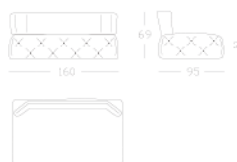

Weight: 132,28 lb
Width (inches): 63"
Depth (inches): 37.50"
Height (inches): 27"
Seat height (inches): 15"
COM (yrd): 7,65

complete list of versions/options also visible on our price list and on ad.dzineelements.com