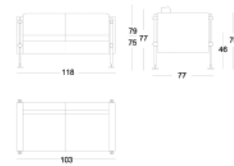

Graded in Fabric programs also available with Kvadrat, Camira Ultra Fabrics and more, please ask a representative for assistance

DIMENSIONS

Weight: 55,12 lb
Width (inches): 26.50"
Depth (inches): 30.25"
Height (inches): 31"
Seat height (inches): 18"
Arm height (inches): 27.50"
COM (yrd): 4,59
COL (sqf): 67,81

FABRICS

COL
COM

Graded in Fabric programs also available with Kvadrat, Camira Ultra Fabrics and more, please ask a representative for assistance

DIMENSIONS

Weight: 79,37 lb
Width (inches): 46.50"
Depth (inches): 30.25"
Height (inches): 31"
Seat height (inches): 18"
Arm height (inches): 27.50"
COM (yrd): 7,1
COL (sqf): 91,49