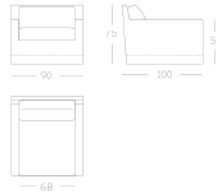

Graded in Fabric programs also available with Kvadrat, Camira Ultra Fabrics and more, please ask a representative for assistance

DIMENSIONS

Weight: 101,41 lb
Width (inches): 35.50"
Depth (inches): 39.50"
Height (inches): 29.50"
Seat height (inches): 15.75"
Arm height (inches): 22"
COM (yrd): 8,74
COL (sqf): 139,93