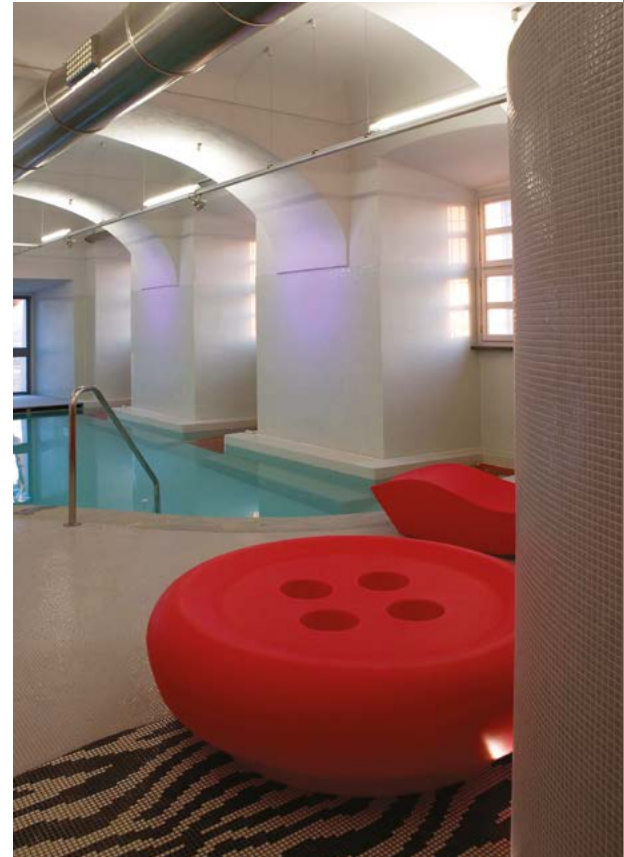

Fabio Della Fiorentina

Bot one

LOVESEAT

Button-shaped, soft and inviting, Bot One playfully exhibits the potential of polyethylene. It results in a luminous informal seat, suitable for both indoor and outdoor use. Bot One features four top holes which add lightness to the product and act as containers, thereby multiplying potential uses. Bot One works also doubles as an ice bucket or a bottle holder.