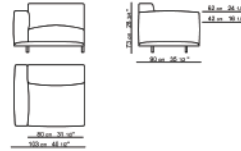

WOOD FINISHES

Wengè, oak, chocolate

FABRICS

COM
COL

Graded in Fabric programs also available with Kvadrat, Camira Ultra Fabrics and more, please ask a representative for assistance

DIMENSIONS

Width (inches):	40.50"
Depth (inches):	35.50"
Height (inches):	26"
Seat height (inches):	16.50"
Arm height (inches):	24.50"
COM (yrd):	5,24
COL (sqf):	102,25