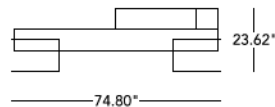

Graded in Fabric programs also available with
Kvadrat, Camira Ultra Fabrics and more, please
ask a representative for assistance

DIMENSIONS

Weight:	47 lb
Width (inches):	74,8"
Depth (inches):	23,62"
Height (inches):	23,62"
Seat width (inches):	66,93"
Seat height (inches):	15,75"
COM (yrd):	5,03
COL (sqf):	89,34