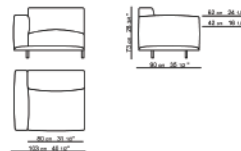

WOOD FINISHES

Wengè, oak, chocolate

FABRICS

COM
COL

Graded in Fabric programs also available with Kvadrat, Camira Ultra Fabrics and more, please ask a representative for assistance

DIMENSIONS

Width (inches):	40.50"
Depth (inches):	35.50"
Height (inches):	26"
Seat height (inches):	16.50"
Arm height (inches):	24.50"
COM (yrd):	5,24
COL (sqf):	102,25