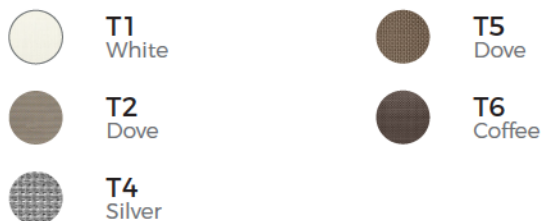

Finishes

GROUP 3

Steel - Stainless steel

Aluminium

Textilene

Wood

Wicker spider

Cleo fabric

Milo fabric

Pad fabric