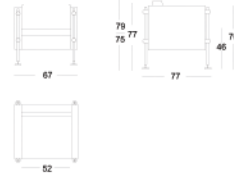

Graded in Fabric programs also available with Kvadrat, Camira Ultra Fabrics and more, please ask a representative for assistance

DIMENSIONS

Weight: 55,12 lb
Width (inches): 26.50"
Depth (inches): 30.25"
Height (inches): 31"
Seat height (inches): 18"
Arm height (inches): 27.50"
COM (yrd): 4,59
COL (sqf): 67,81