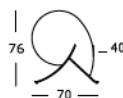

Graded in Fabric programs also available with Kvadrat, Camira Ultra Fabrics and more, please ask a representative for assistance

DIMENSIONS

Weight:	57,32 lb
Width (inches):	28.75"
Depth (inches):	27.25"
Height (inches):	30"
Seat height (inches):	15.75"
COM (yrd):	4,37
COL (sqf):	48,43