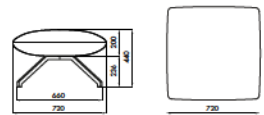

DIMENSIONS

Weight:	44.09 lb
Depth (inches):	28.35"
Height (inches):	17.33"
Seat width (inches):	25.99"
Seat height (inches):	9.3"
COM (yrd):	1,094
COL (sqf):	18,299