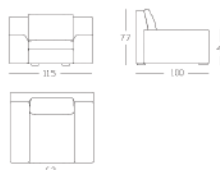

Graded in Fabric programs also available with Kvadrat, Camira Ultra Fabrics and more, please ask a representative for assistance

DIMENSIONS

Width (inches): 45.25"
Depth (inches): 39.50"
Height (inches): 30.25"
Seat width (inches): 24,5"
Seat height (inches): 15.75"
Arm height (inches): 17.75"
COM (yrd): 8,74
COL (sqf): 139,93