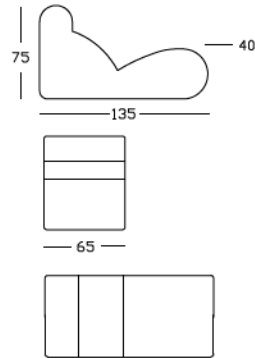

DIMENSIONS

Width (inches): 73.75"
Depth (inches): 39.50"
Height (inches): 30.25"
Seat width (inches): 52,5"
Seat height (inches): 15.75"
Arm height (inches): 17.75"
COM (yrd): 13,12
COL (sqf): 215,27

Karim Rashid

To order the item please use the following codes:

SD BLO086: Polyethylene Standard & FU

LP BLO086: Polyethylene Lighting (indoor use only)

SL BLO086: Polyethylene Lacquered

DIMENSIONS

Weight:	83.6 lb
Width (inches):	62.6"
Depth (inches):	33.5"
Height (inches):	29.5"
Seat depth (inches):	33.5"
Seat height (inches):	13.4"

FABRICS

COM
COL

Graded in Fabric programs also available with Kvadrat, Camira Ultra Fabrics and more, please ask a representative for assistance

DIMENSIONS

Weight:	48,5 lb
Width (inches):	51"
Depth (inches):	35.50"
Height (inches):	22.50"
Seat height (inches):	14.50"
COM (yrd):	6,56

Weight:	48,5 lb
Width (inches):	25.75"
Depth (inches):	53"
Height (inches):	29.50"
Seat height (inches):	15.75"
COM (yrd):	5,46
COL (sqf):	80,7

complete list of versions/options also visible on our price list and on ad.dzineelements.com