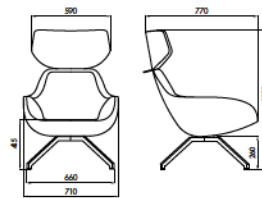

FABRICS

COM

COL

Graded in Fabric programs also available with Kvadrat, Camira Ultra Fabrics and more, please ask a representative for assistance

DIMENSIONS

Weight:	39.68 lb
Width (inches):	30.32"
Depth (inches):	27.96"
Height (inches):	40.48"
Seat width (inches):	25.99"
Seat height (inches):	16.34"
COM (yrd):	3,171
COL (sqf):	41,979