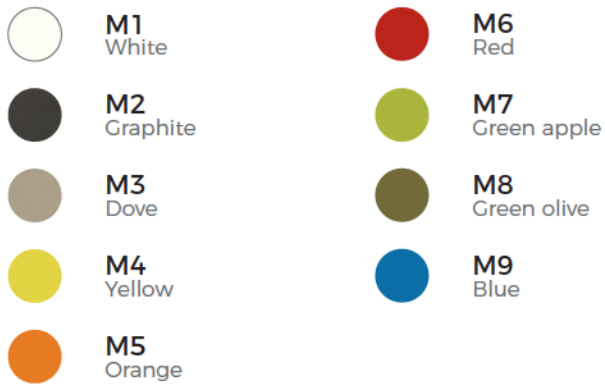

Stainless steel