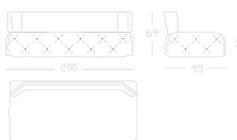

Graded in Fabric programs also available with Kvadrat, Camira Ultra Fabrics and more, please ask a representative for assistance

DIMENSIONS

Weight: 158,73 lb
Width (inches): 79"
Depth (inches): 37.50"
Height (inches): 27"
Seat height (inches): 15"
COM (yrd): 8,2