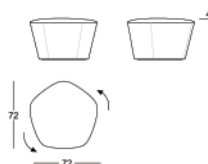

Penta

2842

SMALL POUF WITH SWIVEL BASE

FINISHES GROUP 7

FABRICS

COM
COL

Graded in Fabric programs also available with Kvadrat, Camira Ultra Fabrics and more, please ask a representative for assistance

DIMENSIONS

Weight: 19,84 lb
Width (inches): 28.25"
Depth (inches): 28.25"
Height (inches): 18"
COM (yrd): 2,18
COL (sqf): 43,05