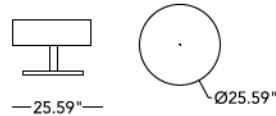

BASE

Varnished aluminium RAL9006

FABRICS

COM
COL

Graded in Fabric programs also available with Kvadrat, Camira Ultra Fabrics and more, please ask a representative for assistance

DIMENSIONS

Weight:	20 lb
Width (inches):	25,59"
Depth (inches):	25,59"
Height (inches):	17,32"
COM (yrd):	2,41
COL (sqf):	43,06