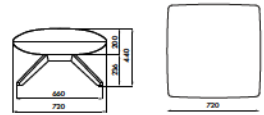

X Pouf

2080

POUF WITH ASH WOOD FRAME

FINISHES GROUP 1

FRAME FINISHES

Wood: LE11, LE12, LE17

FABRICS

COM

COL

Graded in Fabric programs also available with Kvadrat, Camira Ultra Fabrics and more, please ask a representative for assistance

DIMENSIONS

Weight:	39.68 lb
Depth (inches):	28.35"
Height (inches):	17.33"
Seat width (inches):	25.99"
Seat height (inches):	9.3"
COM (yrd):	1,094
COL (sqf):	18,299

complete list of versions/options also visible on our price list and on ad.dzineelements.com

2080
2081
2082
2083