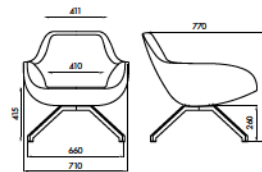

DIMENSIONS

Weight:	35.27 lb
Width (inches):	29.26"
Depth (inches):	27.96"
Height (inches):	29.26"
Seat width (inches):	25.99"
Seat height (inches):	16.34"
COM (yrd):	2,625
COL (sqf):	37,674