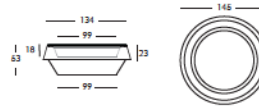

Weight:	63.93 lb
Height (inches):	20.87"
Seat depth (inches):	52.8"
Seat height (inches):	52.8"
Diameter (inches):	57"

complete list of
versions/options
also visible on
our price list and on
ad.dzineelements.com