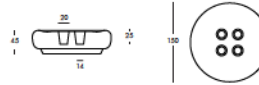

To order the item please use the following codes:

SD BOT140: Polyethylene Standard

LP BOT140: Polyethylene Lighting

SL BOT140: Polyethylene Lacquered

DIMENSIONS

Weight: 99 lb

Height (inches): 19.5"

Diameter (inches): 58,5"