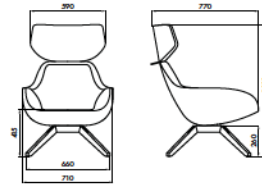

X2 Big

2054

LOUNGE CHAIR IN ASH WOOD UPHOLSTERED WITH HEADREST

FINISHES GROUP 1

FRAME FINISHES

Wood: LE11, LE12, LE17

FABRICS

COM

COL

Graded in Fabric programs also available with Kvadrat, Camira Ultra Fabrics and more, please ask a representative for assistance

DIMENSIONS

Weight:	39.68 lb
Width (inches):	30.32"
Depth (inches):	27.96"
Height (inches):	40.48"
Seat width (inches):	25.99"
Seat height (inches):	16.34"
COM (yrd):	3,171
COL (sqf):	41,979