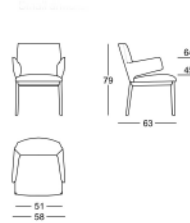

Weight:	57,32 lb
Width (inches):	33"
Depth (inches):	33"
Height (inches):	32.25"
Seat height (inches):	17.25"
Arm height (inches):	25.75"
COM (yrd):	3,49
COL (sqf):	64,5

complete list of versions/options also visible on our price list and on ad.dzineelements.com