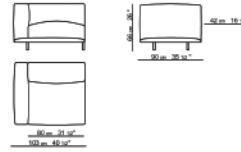

WOOD FINISHES

Wengè, oak, chocolate

FABRICS

COM
COL

Graded in Fabric programs also available with Kvadrat, Camira Ultra Fabrics and more, please ask a representative for assistance

DIMENSIONS

Width (inches): 40.50"
Depth (inches): 35.50"
Height (inches): 26"
Seat height (inches): 16.50"
COM (yrd): 5,13
COL (sqf): 100,1