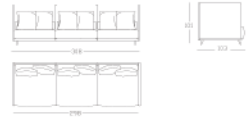

Graded in fabric programs also available with Kvadrat, Camira Ultra Fabrics and more, please ask a representative for assistance

DIMENSIONS

Width (inches):	121,25"
Depth (inches):	40,5"
Height (inches):	39,75"
Seat height (inches):	16"
COM (yrd):	27,34
COL (sqf):	419,79