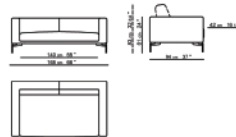

FEET

gun metal grey, burnished lacquered metal

FABRICS

COL
COM

Graded in Fabric programs also available with Kvadrat, Camira Ultra Fabrics and more, please ask a representative for assistance

DIMENSIONS

Weight:	198,42 lb
Width (inches):	66"
Depth (inches):	37"
Height (inches):	32.75"
Seat height (inches):	16.50"
Arm height (inches):	24"
COM (yrd):	9,295
COL (sqf):	140