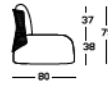

Butterfly

1907

UPHOLSTERED ARMCHAIR

FINISHES GROUP 7

FABRICS

COM
COL

Graded in Fabric programs also available with Kvadrat, Camira Ultra Fabrics and more, please ask a representative for assistance

DIMENSIONS

Weight:	63,93 lb
Width (inches):	31.50"
Depth (inches):	31.50"
Height (inches):	29.50"
Seat height (inches):	15"
COM (yrd):	3,82
COL (sqf):	55,9

complete list of versions/options also visible on our price list and on ad.dzineelements.com

1907