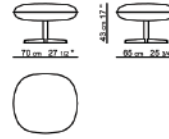

DIMENSIONS

Width (inches): 27.25"
Depth (inches): 25.75"
Height (inches): 17"

complete list of versions/options also visible on our price list and on ad.dzinelements.com

3098

Nigel Coates

Lehnstuhl

LOUNGE CHAIR