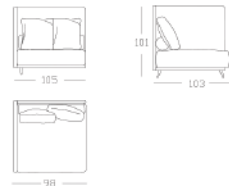

DIMENSIONS

Weight:	99,21 lb
Width (inches):	41,25"
Depth (inches):	40,25"
Height (inches):	39,75"
Seat height (inches):	16"
COM (yrd):	9,842
COL (sqf):	161,45