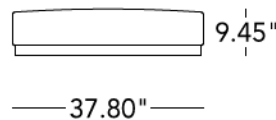

Graded in Fabric programs also available with Kvadrat, Camira Ultra Fabrics and more, please ask a representative for assistance

DIMENSIONS

Width (inches):	37,8"
Depth (inches):	37,79"
Height (inches):	9,45"
COM (yrd):	3,28
COL (sqf):	58,13