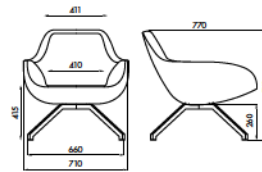

Graded in Fabric programs also available with Kvadrat, Camira Ultra Fabrics and more, please ask a representative for assistance

DIMENSIONS

Weight:	39.68 lb
Width (inches):	29.26"
Depth (inches):	27.96"
Height (inches):	29.26"
Seat width (inches):	25.99"
Seat height (inches):	16.34"
COM (yrd):	2,625
COL (sqf):	37,674