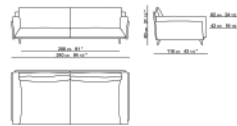

FABRICS

COL
COM

Graded in Fabric programs also available with
Kvadrat, Camira Ultra Fabrics and more, please
ask a representative for assistance

DIMENSIONS

Weight:	286,6 lb
Width (inches):	94.50"
Depth (inches):	43.25"
Height (inches):	31.50"
Seat height (inches):	16.50"
Arm height (inches):	24.50"
COM (yrd):	17,49
COL (sqf):	290,62