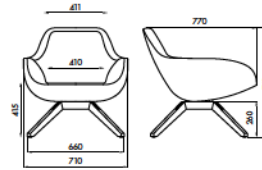

FABRICS

COM

COL

Graded in Fabric programs also available with Kvadrat, Camira Ultra Fabrics and more, please ask a representative for assistance

DIMENSIONS

Weight:	33.07 lb
Width (inches):	29.26"
Depth (inches):	27.96"
Height (inches):	29.26"
Seat width (inches):	25.99"
Seat height (inches):	16.34"
COM (yrd):	2,625
COL (sqf):	37,674