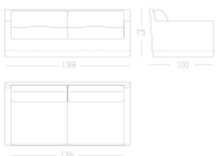

11296

**SOFA WITH TWO SEAT CUSHIONS
MEASURING 39.5X78"**

FINISHES GROUP 7

BASE

Solid beech wood rear feet, front castors

FABRICS

COM
COL

Graded in Fabric programs also available with Kvadrat, Camira Ultra Fabrics and more, please ask a representative for assistance

DIMENSIONS

Weight: 176,37 lb
Width (inches): 78"
Depth (inches): 39.50"
Height (inches): 29.50"
Seat height (inches): 15.75"
Arm height (inches): 22"
COM (yrd): 18,04
COL (sqf): 245,41