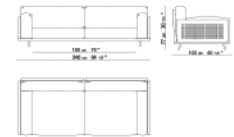

complete list of versions/options also visible on our price list and on ad.dzineelements.com

11708
11710
11712
11714
11716
11718
11726
11728
11730
11720
11722
11724
11732
11735
11736
11737

11710

COWHIDE SOFA 94.5" WIDE

FINISHES GROUP 7

FEET

Metal, black lacquered, burnished, chromed version on demand

FABRICS

COL
COM

Graded in Fabric programs also available with Kvadrat, Camira Ultra Fabrics and more, please ask a representative for assistance

DIMENSIONS

Weight: 224,87 lb
Width (inches): 94.50"
Depth (inches): 40.50"
Height (inches): 30.25"
Seat height (inches): 15.75"
Arm height (inches): 22.50"
COM (yrd): 11,37
COL (sqf): 182,98