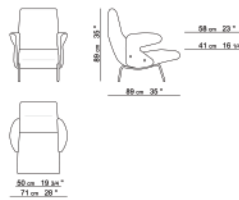

DIMENSIONS

Weight: 171,96 lb
Width (inches): 94.50"
Depth (inches): 37.50"
Height (inches): 27"
Seat height (inches): 15"
COM (yrd): 9,84

Erberto Carboni

Delfino

UPHOLSTERED ARMCHAIR

Structure: wood and metal; seat and back upholstery: shaped polyurethane in differentiated density; armrests upholstery: polyurethane foam; springing: elastic straps.

Graded in Fabric programs also available with Kvadrat, Camira Ultra Fabrics and more, please ask a representative for assistance

DIMENSIONS

Weight:	74,76 lb
Width (inches):	28"
Depth (inches):	35"
Height (inches):	35"
Seat height (inches):	16.25"
Arm height (inches):	23"
COM (yrd):	3,93
COL (sqf):	59,2