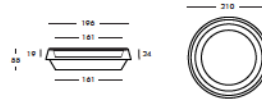

Weight:	242.6 lb
Height (inches):	21.5"
Seat depth (inches):	77.2"
Seat height (inches):	77.2"
Diameter (inches):	82.6"

complete list of
versions/options
also visible on
our price list and on
ad.dzineelements.com