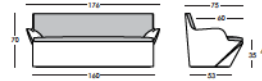

To order the item please use the following codes:

SD YON070: Polyethylene Standard

LP YON070: Polyethylene Lighting

SL YON070: Polyethylene Lacquered

DIMENSIONS

Weight:	72.6 lb
Width (inches):	69.3"
Depth (inches):	29.5"
Height (inches):	27.5"
Seat width (inches):	63"
Seat depth (inches):	23.6"
Seat height (inches):	13.8"