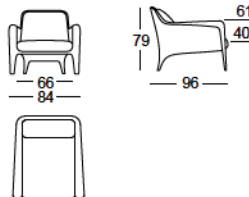

FABRICS

COM
COL

Graded in Fabric programs also available with Kvadrat, Camira Ultra Fabrics and more, please ask a representative for assistance

DIMENSIONS

Weight:	30 lb
Width (inches):	43,31"
Depth (inches):	62,99"
Height (inches):	29,13"
Seat height (inches):	12,6"
COM (yrd):	8,97
COL (sqf):	159,31

Graded in Fabric programs also available with Kvadrat, Camira Ultra Fabrics and more, please ask a representative for assistance

DIMENSIONS

Weight:	70,75 lb
Width (inches):	33"
Depth (inches):	38"
Height (inches):	31"
Seat height (inches):	15.75"
Arm height (inches):	24"
COM (yrd):	3,82
COL (sqf):	62,6