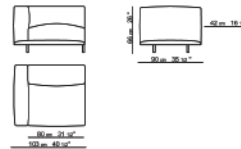

WOOD FINISHES

Wengè, oak, chocolate

FABRICS

COM
COL

Graded in Fabric programs also available with Kvadrat, Camira Ultra Fabrics and more, please ask a representative for assistance

DIMENSIONS

Width (inches): 40.50"
Depth (inches): 35.50"
Height (inches): 26"
Seat height (inches): 16.50"
COM (yrd): 5,13
COL (sqf): 100,1