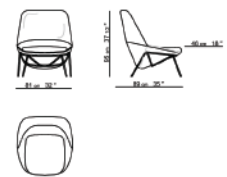

DIMENSIONS

Weight:	61,73 lb
Width (inches):	32"
Depth (inches):	35"
Height (inches):	38.25"
Seat height (inches):	17"
COM (yrd):	5,46
COL (sqf):	102,26