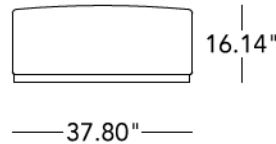

Free

FRE8-A1-170-0

LONGCHAIR WITH ARMREST ON LEFT OR RIGHT SIDE

FINISHES GROUP 8

FEET

Wood: cherry, wenge stained, oak

FABRICS

COM

COL

Graded in Fabric programs also available with Kvadrat, Camira Ultra Fabrics and more, please ask a representative for assistance

DIMENSIONS

Width (inches):	45,28"
Depth (inches):	66,93"
Height (inches):	36,61"
Seat height (inches):	16,14"
COM (yrd):	9,3
COL (sqf):	164,69

complete list of versions/options also visible on our price list and on ad.dzineelements.com

FRE8-A1-170-0

FRE7-00-096-1

FRE7-00-096-2

FRE7-00-096-1

HIGH STOOL

FINISHES GROUP 8

FEET

Wood: cherry, wenge stained, oak

FABRICS

COM

COL

Graded in Fabric programs also available with Kvadrat, Camira Ultra Fabrics and more, please ask a representative for assistance

DIMENSIONS

Width (inches):	37,8"
Depth (inches):	37,79"
Height (inches):	16,14"
COM (yrd):	3,28
COL (sqf):	58,13