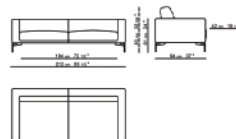

DIMENSIONS

Weight:	242,51 lb
Width (inches):	93.50"
Depth (inches):	37"
Height (inches):	32.75"
Seat height (inches):	16.50"
Arm height (inches):	24"
COM (yrd):	10,389
COL (sqf):	161,45

2704

SOFA MEASURING 112" WIDE WITH THREE SEAT CUSHIONS