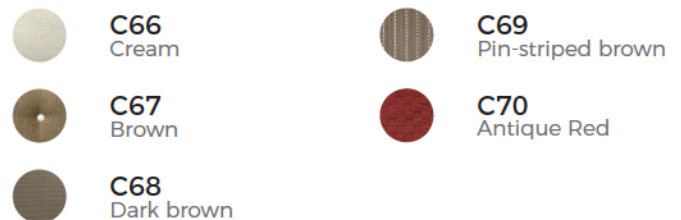

Wood

Wicker spider

Cleo fabric

Milo fabric

Pad fabric

Finishes

GROUP 3

Tender fabric