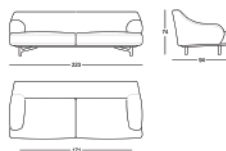

DIMENSIONS

Width (inches):	88"
Depth (inches):	37"
Height (inches):	29"
Seat width (inches):	67,25"
Seat height (inches):	15.75"
Arm height (inches):	20.50"
COM (yrd):	9,84
COL (sqf):	156,06