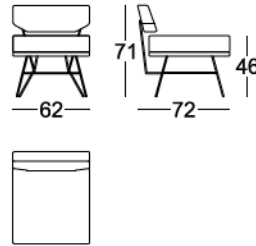

Graded in Fabric programs also available with Kvadrat, Camira Ultra Fabrics and more, please ask a representative for assistance

DIMENSIONS

Weight:	26,46 lb
Width (inches):	24.50"
Depth (inches):	28.25"
Height (inches):	28"
Seat height (inches):	18"
COM (yrd):	3,82
COL (sqf):	43