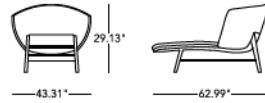

Graded in Fabric programs also available with Kvadrat, Camira Ultra Fabrics and more, please ask a representative for assistance

DIMENSIONS

Weight:	30 lb
Width (inches):	38,98"
Depth (inches):	62,99"
Height (inches):	29,13"
Seat height (inches):	12,6"
COM (yrd):	6,89
COL (sqf):	122,71