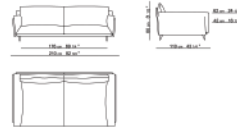

FABRICS

COL
COM

Graded in Fabric programs also available with
Kvadrat, Camira Ultra Fabrics and more, please
ask a representative for assistance

DIMENSIONS

Weight:	198,42 lb
Width (inches):	82.75"
Depth (inches):	43.25"
Height (inches):	31.50"
Seat height (inches):	16.50"
Arm height (inches):	24.50"
COM (yrd):	16,95
COL (sqf):	269,09