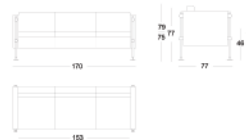

10038

UPHOLSTERED SOFA 67" WIDE

FINISHES GROUP 7

FEET

Nickel-plated metal bar with black nylon feet with adjustable height

FABRICS

COL
COM

Graded in Fabric programs also available with Kvadrat, Camira Ultra Fabrics and more, please ask a representative for assistance

DIMENSIONS

Weight: 123,46 lb
Width (inches): 67"
Depth (inches): 30.25"
Height (inches): 31"
Seat height (inches): 18"
Arm height (inches): 27.50"
COM (yrd): 9,4
COL (sqf): 139,93