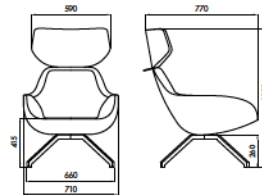

Graded in Fabric programs also available with Kvadrat, Camira Ultra Fabrics and more, please ask a representative for assistance

DIMENSIONS

Weight:	44.09 lb
Width (inches):	30.32"
Depth (inches):	27.96"
Height (inches):	40.48"
Seat width (inches):	25.99"
Seat height (inches):	16.34"
COM (yrd):	3,171
COL (sqf):	41,979