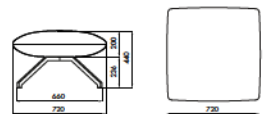

Graded in Fabric programs also available with Kvadrat, Camira Ultra Fabrics and more, please ask a representative for assistance

DIMENSIONS

Weight:	44.09 lb
Depth (inches):	28.35"
Height (inches):	17.33"
Seat width (inches):	25.99"
Seat height (inches):	9.3"
COM (yrd):	1,094
COL (sqf):	18,299