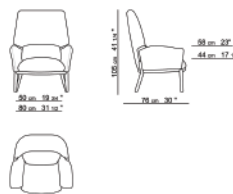

Serena

3113

UPHOLSTERED ARMCHAIR

FINISHES GROUP 7

FRAME FINISHES

Stained wood: ash white, black, wenge, oak, chocolate

FABRICS

COM
COL

Graded in Fabric programs also available with Kvadrat, Camira Ultra Fabrics and more, please ask a representative for assistance

DIMENSIONS

Weight:	48,5 lb
Width (inches):	31.50"
Depth (inches):	30"
Height (inches):	41.25"
Seat height (inches):	17.25"
Arm height (inches):	23"
COM (yrd):	4,92
COL (sqf):	86,18

complete list of versions/options also visible on our price list and on ad.dzinelements.com

3113