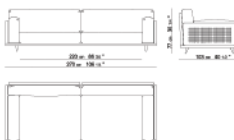

11712

COWHIDE SOFA 106.25" WIDE

FINISHES GROUP 7

FEET

Metal, black lacquered, burnished, chromed version on demand

FABRICS

COL
COM

Graded in Fabric programs also available with Kvadrat, Camira Ultra Fabrics and more, please ask a representative for assistance

DIMENSIONS

Weight: 251,33 lb
Width (inches): 106.25"
Depth (inches): 40.50"
Height (inches): 30.25"
Seat height (inches): 15.75"
Arm height (inches): 22.50"
COM (yrd): 13,77
COL (sqf): 247,56