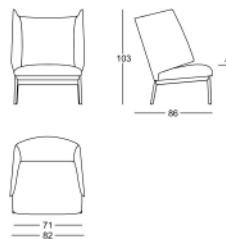

DIMENSIONS

Weight:	61,73 lb
Width (inches):	32.25"
Depth (inches):	34"
Height (inches):	40.50"
Seat height (inches):	14.25"
COM (yrd):	4,04
COL (sqf):	80,3