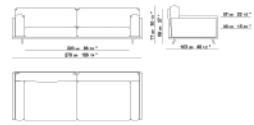

DIMENSIONS

Weight: 251,33 lb
 Width (inches): 106.25"
 Depth (inches): 40.50"
 Height (inches): 30.25"
 Seat height (inches): 15.75"
 Arm height (inches): 22.50"
 COM (yrd): 18,53
 COL (sqf): 333,68

Carlo Colombo